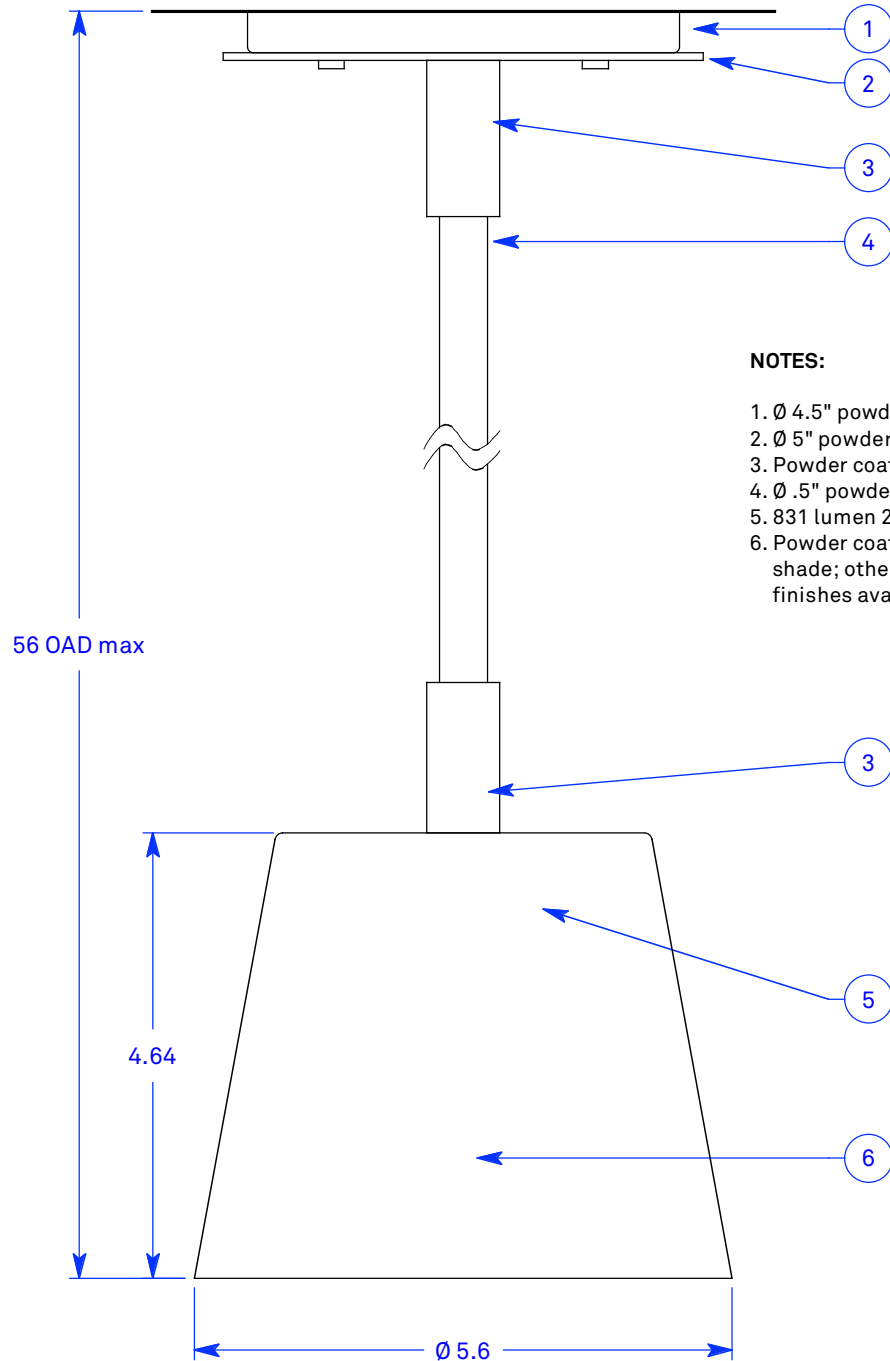

ALL DIMENSIONS IN INCHES

NOTES:

1. Ø 4.5" powder coated canopy
2. Ø 5" powder coated faceplate with mounting hardware
3. Powder coated coupler for field cut stem
4. Ø .5" powder coated stem (field cut to length)
5. 831 lumen 2700K 90+ CRI LED module
6. Powder coated aluminum outer shade with white inner shade; other painted colors, or Vanity leafed inner shade finishes available upon request

Type: Quantity:

Approval signature:

Name:

Firm:

Date:

**Utility/Vanity
LED Rigid Drop
5416GS**

10 Watt LED
TRIAC/ELV 10% Dimming
Universal voltage
Dimming only at 120V

Exterior finish options: