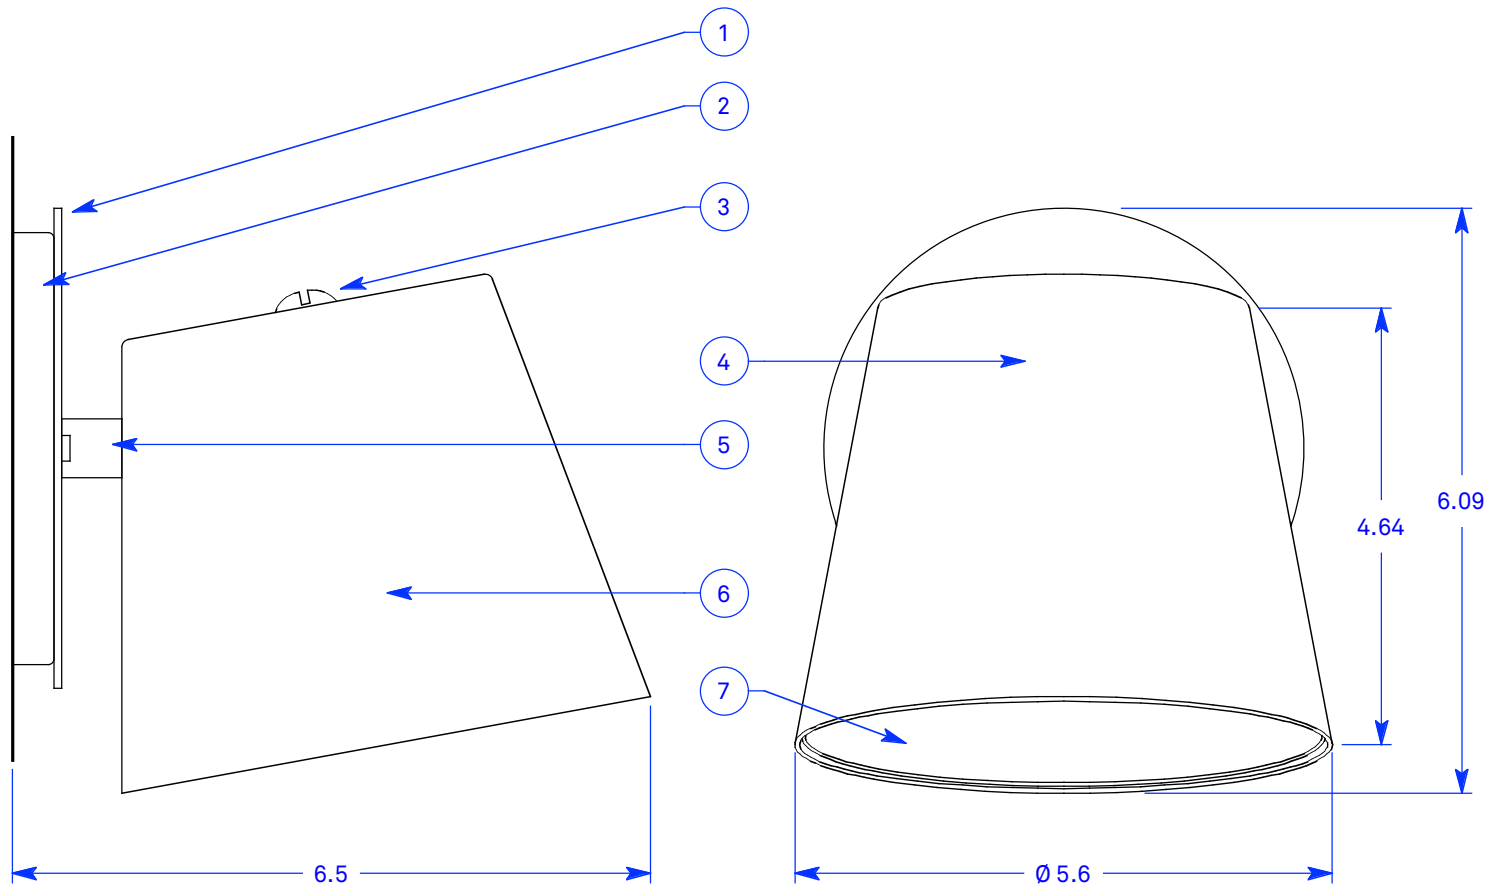

ALL DIMENSIONS IN INCHES

NOTES:

1. Ø 5" powder coated faceplate with mounting hardware
2. Ø 4.5" powder coated canopy
3. Satin finish brass finial
4. 831 lumen 2700K 90+ CRI LED module
5. Satin finish brass stem
6. Powder coated aluminum outer shade
7. White inner shade; other painted colors, or Vanity leafed inner shade finishes available upon request

Type: Quantity:

Approval signature:

Name:

Firm:

Date:

**Utility/Vanity
LED Wall**

5425GS

10 Watt LED
TRIAC/ELV 10% Dimming
Universal voltage
Dimming only at 120V