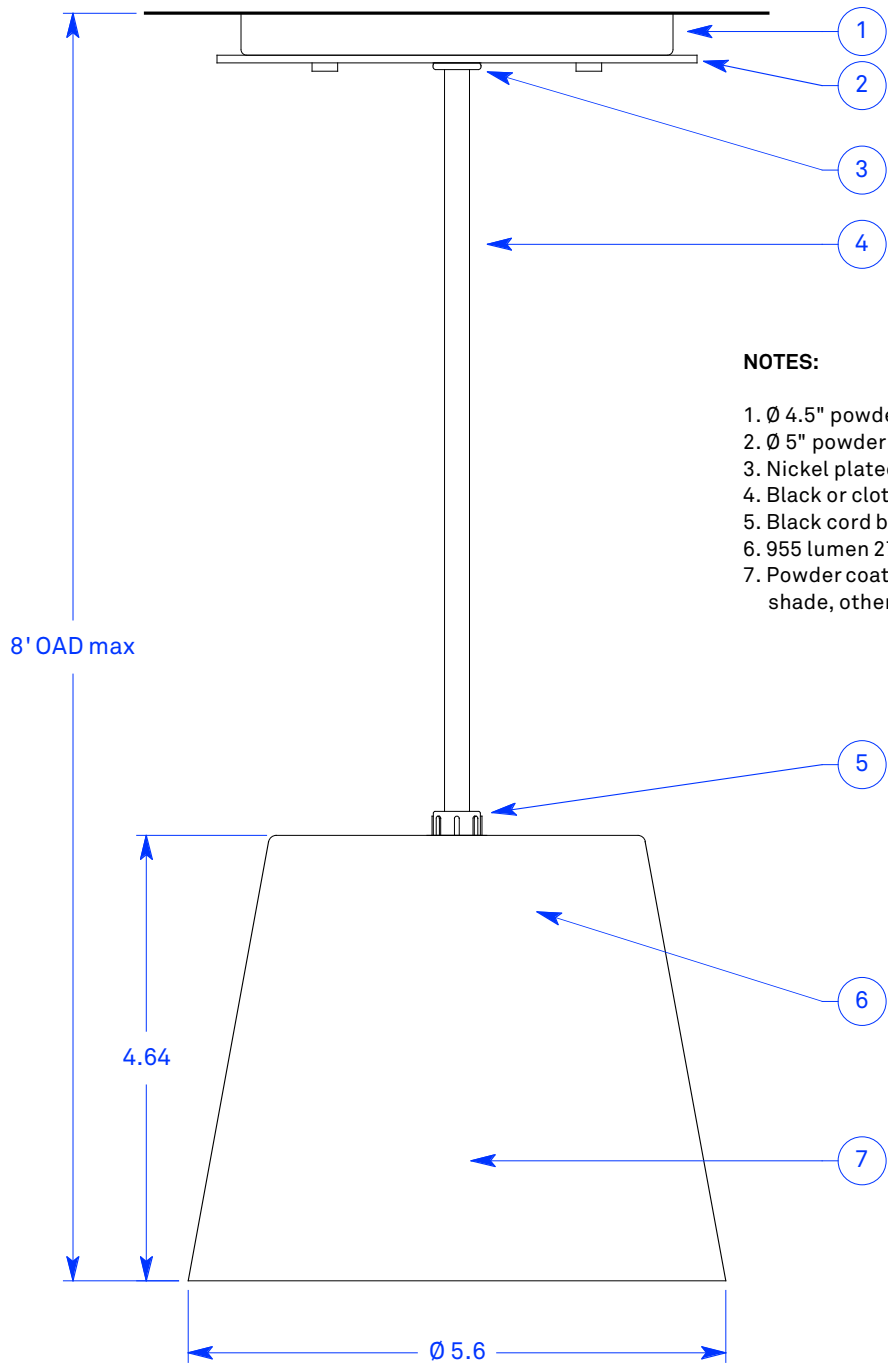

ALL DIMENSIONS IN INCHES

NOTES:

1. $\varnothing 4.5$ " powder coated canopy
2. $\varnothing 5$ " powder coated faceplate with mounting hardware
3. Nickel plated or blackened cord bushing
4. Black or cloth covered cord (please specify cord color), field cut to length
5. Black cord bushing
6. 955 lumen 2700K 80 CRI LED module (90 CRI available upon request)
7. Powder coated aluminum outer shade with white powder coated inner shade, other painted inner shade colors available upon request

Type: Quantity:

Approval signature:

Name:

Firm:

Date:

Utility LED Pendant

5411GS

10 Watt LED