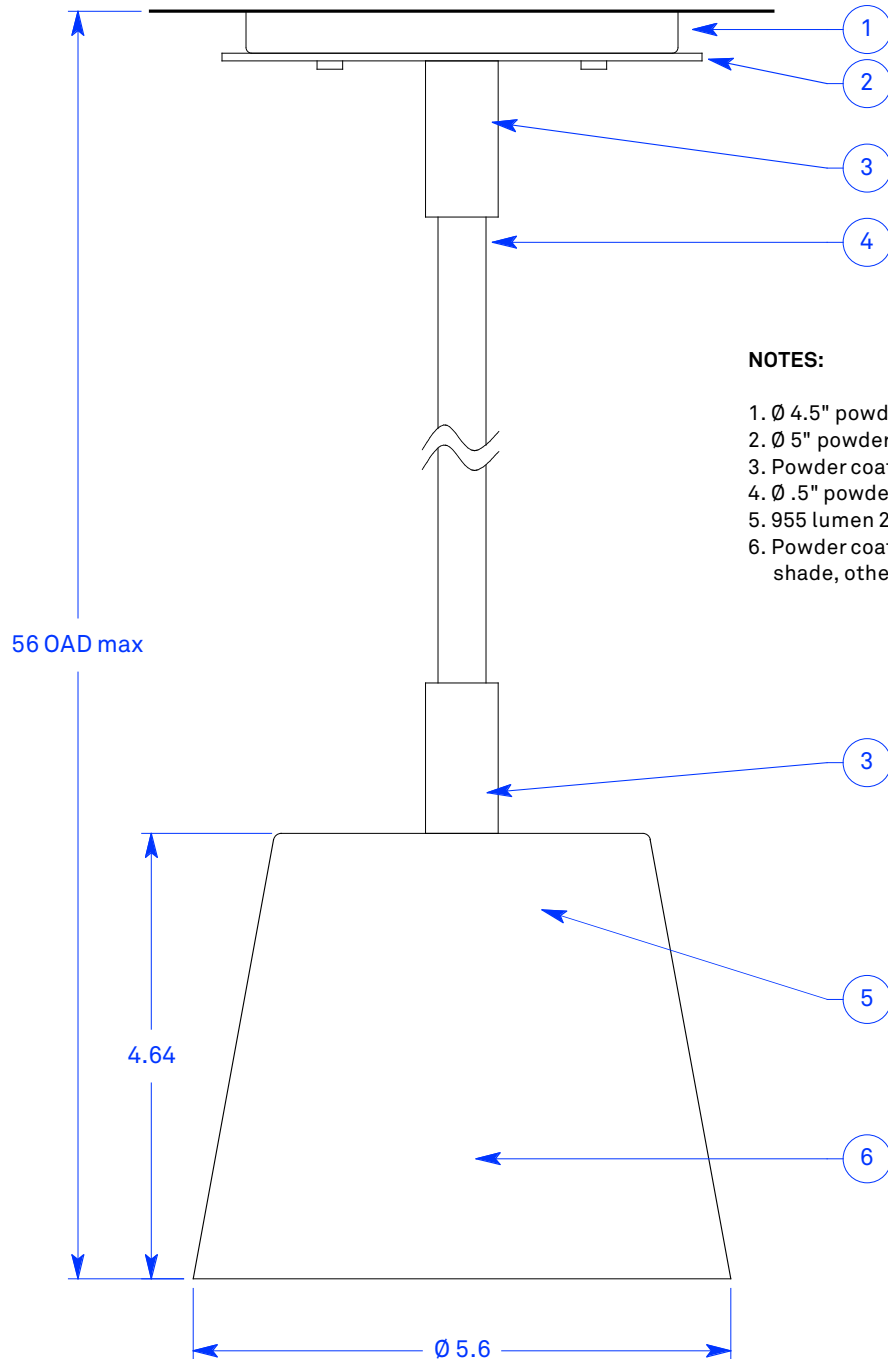

ALL DIMENSIONS IN INCHES

**NOTES:**

1. Ø 4.5" powder coated canopy
2. Ø 5" powder coated faceplate with mounting hardware
3. Powder coated coupler for field cut stem
4. Ø .5" powder coated stem (field cut to length)
5. 955 lumen 2700K 80 CRI LED module (90 CRI available upon request)
6. Powder coated aluminum outer shade with white powder coated inner shade, other painted inner shade colors available upon request

Type: Quantity:

Approval signature:

Name:

Firm:

Date:

**Utility LED Rigid Drop**

**5416GS**

10 Watt LED