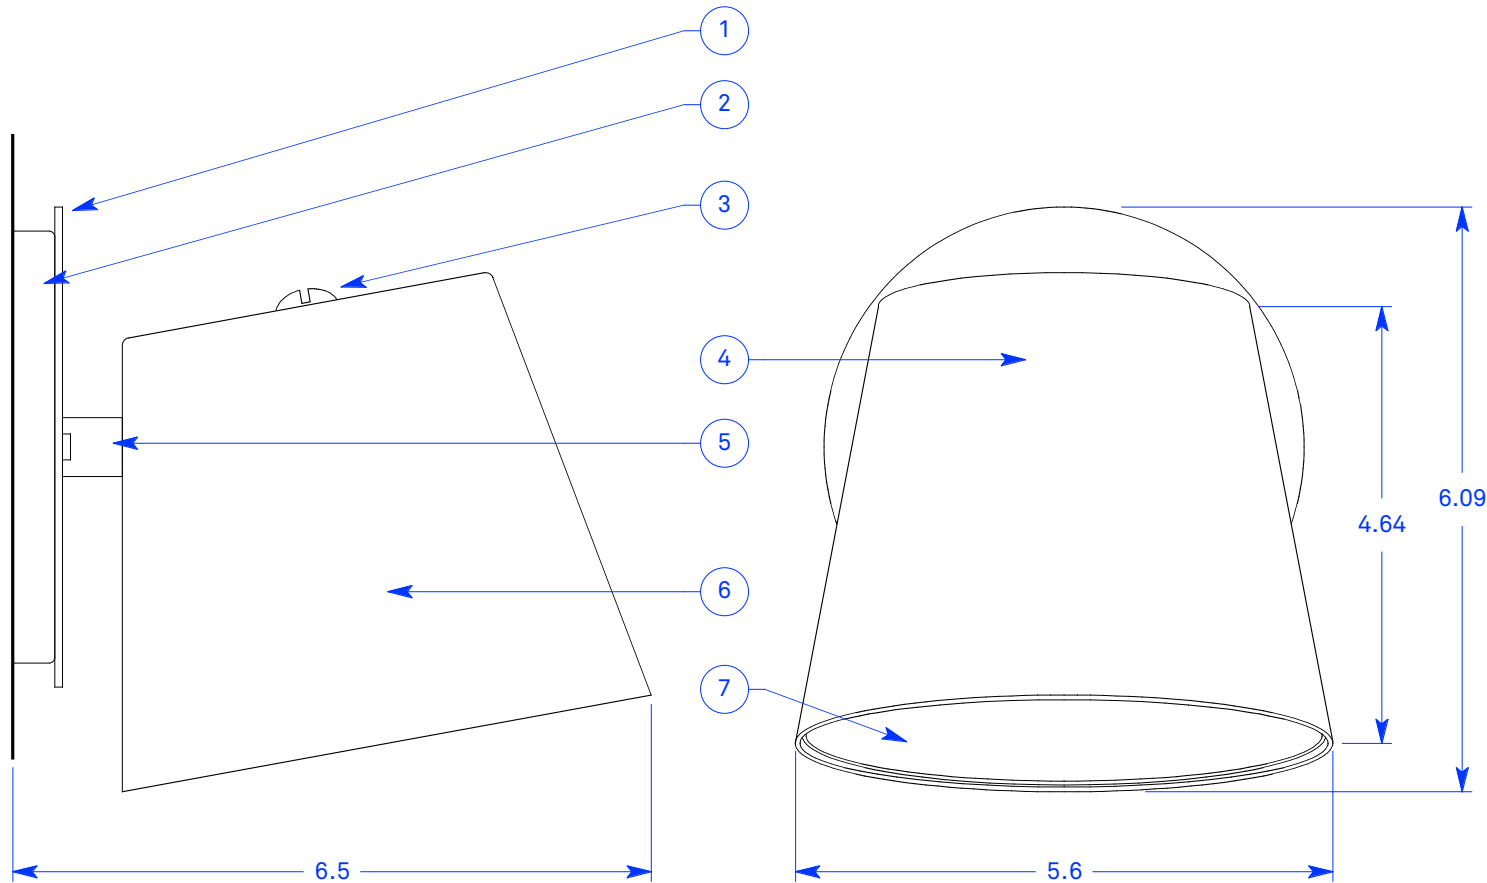

ALL DIMENSIONS IN INCHES

Type: Quantity:

Approval signature:

Name:

Firm:

Date:

Utility LED Wall
5425GS
 10 Watt LED
 TRIAC/ELV 10% Dimming
 Universal voltage

Exterior finish options:

- Silver
- Bronze
- Black

Inner shade finish options:

- White

Painted color:

9.13.2018

RESOLUTE
 4617 Colorado Ave. S, Unit A
 Seattle, WA 98134
 T 206.343.9323
 F 888.346.8079
 info@resoluteusa.com

NOTES:

1. Ø 5" powder coated faceplate with mounting hardware
2. Ø 4.5" powder coated canopy
3. Satin finish brass finial
4. 955 lumen 2700K 80 CRI LED module (90 CRI available upon request)
5. Satin finish brass stem
6. Powder coated aluminum outer shade
7. White powder coated inner shade, other painted inner shade colors available upon request