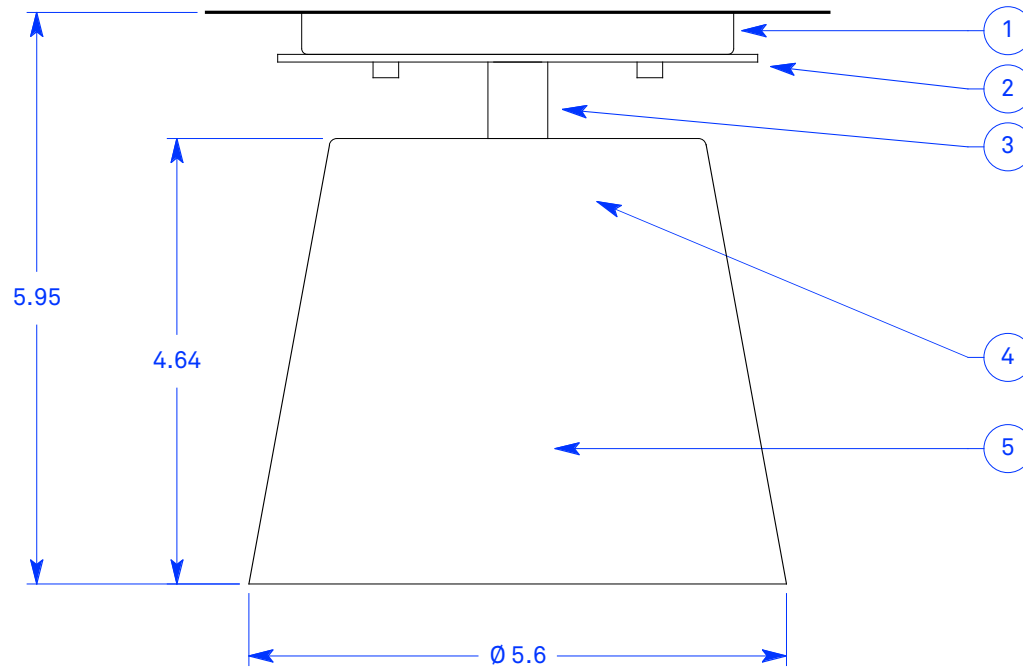

ALL DIMENSIONS IN INCHES

NOTES:

1. Ø 4.5" powder coated canopy
2. Ø 5" powder coated faceplate with mounting hardware
3. Satin finish brass stem
4. 955 lumen 2700K 80 CRI LED module (90 CRI available upon request)
5. Powder coated aluminum outer shade with white powder coated inner shade, other painted inner shade colors available upon request

Type: Quantity:

Approval signature:

Name:

Firm:

Date:

Utility LED Ceiling
5440GS
10 Watt LED
TRIAC/ELV 10% Dimming
Universal voltage

Exterior finish options:

- Silver
- Bronze
- Black