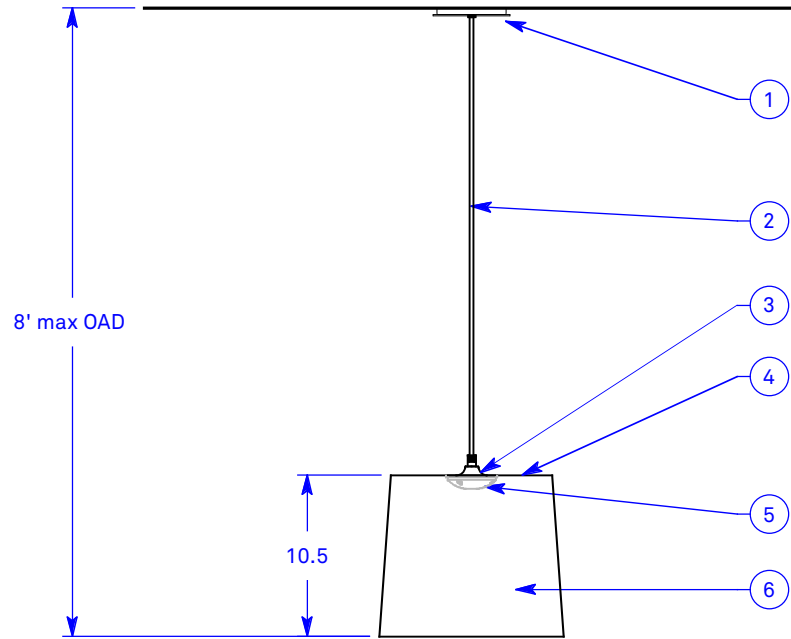

ALL DIMENSIONS IN INCHES

**NOTES:**

1. Powder coated Ø 4.5" canopy and Ø 5" faceplate
2. Black jacket electrical cord (field cut to length)
3. Powder coated shade mounting hub for magnetically attached shade
4. Satin clear high-impact copolymer top and bottom diffusion disk
5. 3000K 90+ CRI LED module, 863 source lumens
6. Fully enclosed Carnegie Xorel fabric shade backed with opal white high-impact copolymer sheet

Type:	Quantity:
Approval Signature:	
Specifier:	
Date:	
<p><b>Prosperity 12 Pendant</b>  <b>Model NPN12S</b>          10 Watt LED          TRIAC/ELV 10% Dimming          Universal voltage          Dimming only at 120V</p>	
<p><b>Hardware finish:</b>  <input type="checkbox"/> Matte silver  <input type="checkbox"/> Bronze</p>	
<p><b>Xorel fabric selection:</b></p> <div style="border: 1px solid black; height: 20px; width: 100%;"></div>	
Date: 3.7.22	
<p><b>RESOLUTE</b>          4617 Colorado Ave. S, Unit A          Seattle, WA 98134          T 206.343.9323          info@resoluteusa.com</p>	