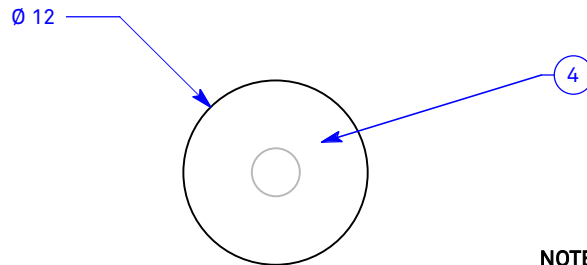

ALL DIMENSIONS IN INCHES

**NOTES:**

1. Powder coated Ø 4.5" canopy and Ø 5" faceplate
2. Black jacket electrical cord (field cut to length)
3. Powder coated shade mounting hub for magnetically attached shade
4. Satin clear high-impact copolymer top and bottom diffusion disk
5. 3000K 90+ CRI LED module, 863 source lumens
6. Fully enclosed Carnegie Xorel fabric shade backed with opal white high-impact copolymer sheet

Type:	Quantity:
Approval Signature:	
Specifier:	
Date:	
<p><b>Prosperity 12 Pendant</b>  <b>Model NPN12S</b>          10 Watt LED          TRIAC/ELV 10% Dimming          Universal voltage          Dimming only at 120V</p>	
<p><b>Hardware finish:</b>  <input type="checkbox"/> Matte silver  <input type="checkbox"/> Bronze</p>	
<p><b>Xorel fabric selection:</b></p> <div style="border: 1px solid black; height: 20px; width: 100%;"></div>	
Date: 3.7.22	
<p><b>RESOLUTE</b>          4617 Colorado Ave. S, Unit A          Seattle, WA 98134          T 206.343.9323          info@resoluteusa.com</p>	