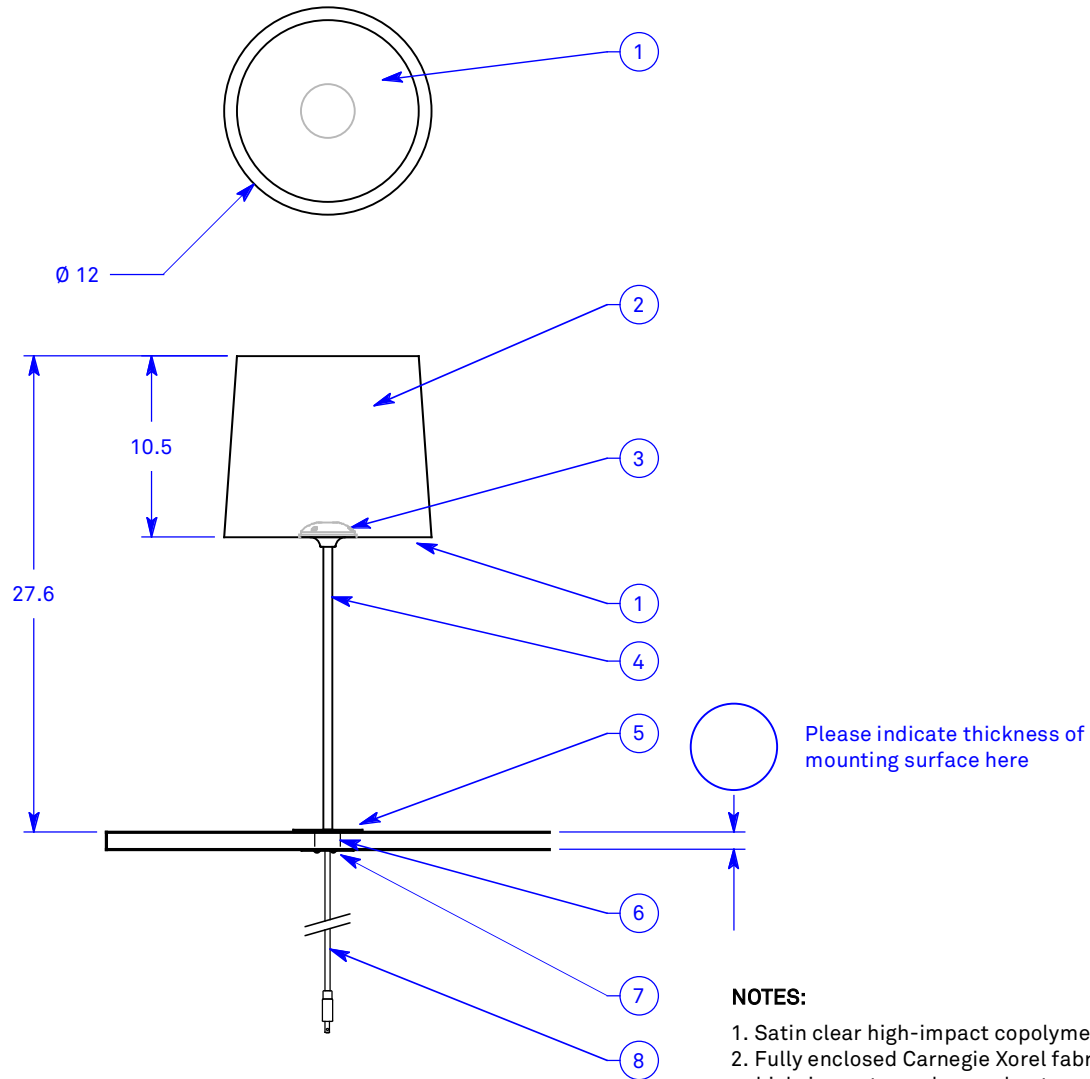

ALL DIMENSIONS IN INCHES

**NOTES:**

1. Satin clear high-impact copolymer top and bottom diffusion disk
2. Fully enclosed Carnegie Xorel fabric shade backed with opal white high-impact copolymer sheet
3. 3000K 90+ CRI LED module, 863 source lumens
4. Ø 0.5" powder coated stem
5. Ø 4" powder coated base plate
6. Ø 1.5" hole required in mounting surface for provided mounting assembly
7. Black powder coated anchor plate
8. Electrical cord with molded plug

Type:	Quantity:
Approval Signature:	
Specifier:	
Date:	
<b>Prosperity 12 Hard Mount Table</b> Model NPN12ST-HM 10 Watt LED TRIAC/ELV 10% Dimming 120V	
<b>Hardware finish:</b> <input type="checkbox"/> Matte silver <input type="checkbox"/> Bronze	
<b>Xorel fabric selection:</b> <input type="text"/>	
Date: 3.7.22	
<b>RESOLUTE</b> 4617 Colorado Ave. S, Unit A Seattle, WA 98134 T 206.343.9323 info@resoluteusa.com	