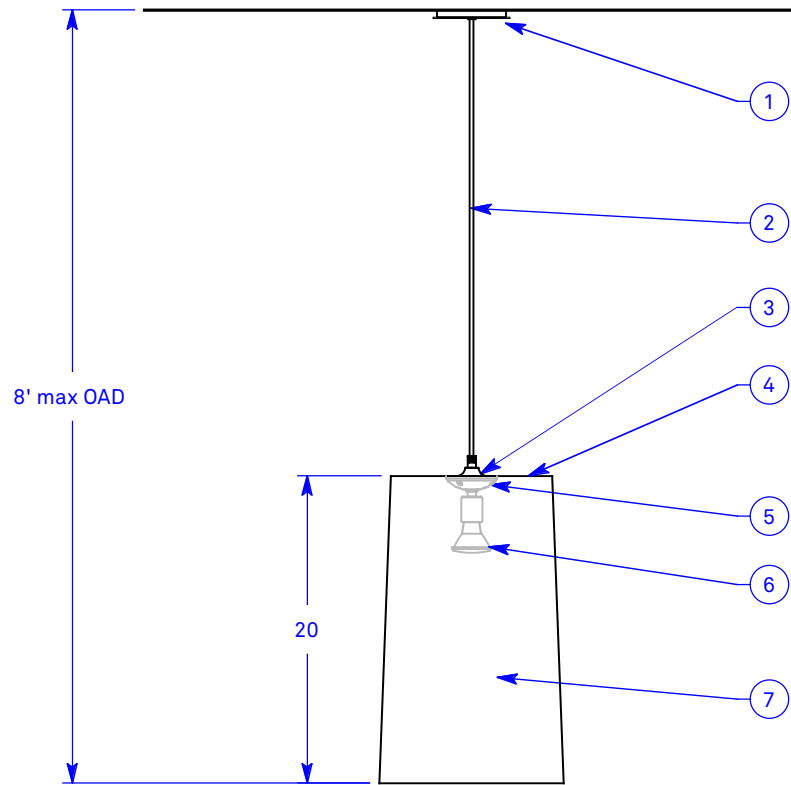

ALL DIMENSIONS IN INCHES

NOTES:

1. Powder coated Ø 4.5" canopy and Ø 5" faceplate
2. Black jacket electrical cord (field cut to length)
3. Powder coated shade mounting hub for magnetically attached shade
4. Satin clear high-impact copolymer top and bottom diffusion disk
5. 3000K 90+ CRI LED module, 863 source lumens
6. SORAA 3000K 90+ 36° E26 (medium) base PAR20, 960 source lumens
7. Fully enclosed Carnegie Xorel fabric shade backed with opal white high-impact copolymer sheet

Type:	Quantity:
Approval Signature:	
Specifier:	
Date:	
<p>Prosperity 20 Pendant Model NPN20S 10 Watt LED + E26 (medium) base 11 Watt SORAA LED lamp included TRIAC/ELV 10% Dimming 120V</p>	
<p>Hardware finish: <input type="checkbox"/> Matte silver <input type="checkbox"/> Bronze</p>	
<p>Xorel fabric selection:</p> <div style="border: 1px solid black; height: 20px; width: 100%;"></div>	
Date: 4.5.22	
<p>RESOLUTE 4617 Colorado Ave. S, Unit A Seattle, WA 98134 T 206.343.9323 info@resoluteusa.com</p>	