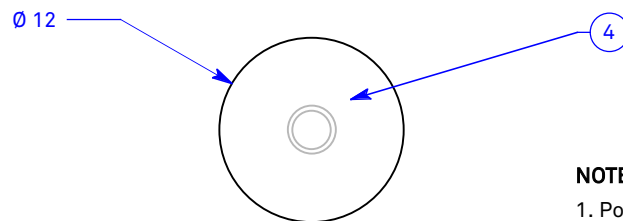

ALL DIMENSIONS IN INCHES

NOTES:

1. Powder coated Ø 4.5" canopy and Ø 5" faceplate
2. Black jacket electrical cord (field cut to length)
3. Powder coated shade mounting hub for magnetically attached shade
4. Satin clear high-impact copolymer top and bottom diffusion disk
5. 3000K 90+ CRI LED module, 863 source lumens
6. SORAA 3000K 90+ 36° E26 (medium) base PAR20, 960 source lumens
7. Fully enclosed Carnegie Xorel fabric shade backed with opal white high-impact copolymer sheet

Type:	Quantity:
Approval Signature:	
Specifier:	
Date:	
<p>Prosperity 20 Pendant Model NPN20S 10 Watt LED + E26 (medium) base 11 Watt SORAA LED lamp included TRIAC/ELV 10% Dimming 120V</p>	
<p>Hardware finish: <input type="checkbox"/> Matte silver <input type="checkbox"/> Bronze</p>	
<p>Xorel fabric selection:</p> <div style="border: 1px solid black; height: 20px; width: 100%;"></div>	
Date: 4.5.22	
<p>RESOLUTE 4617 Colorado Ave. S, Unit A Seattle, WA 98134 T 206.343.9323 info@resoluteusa.com</p>	