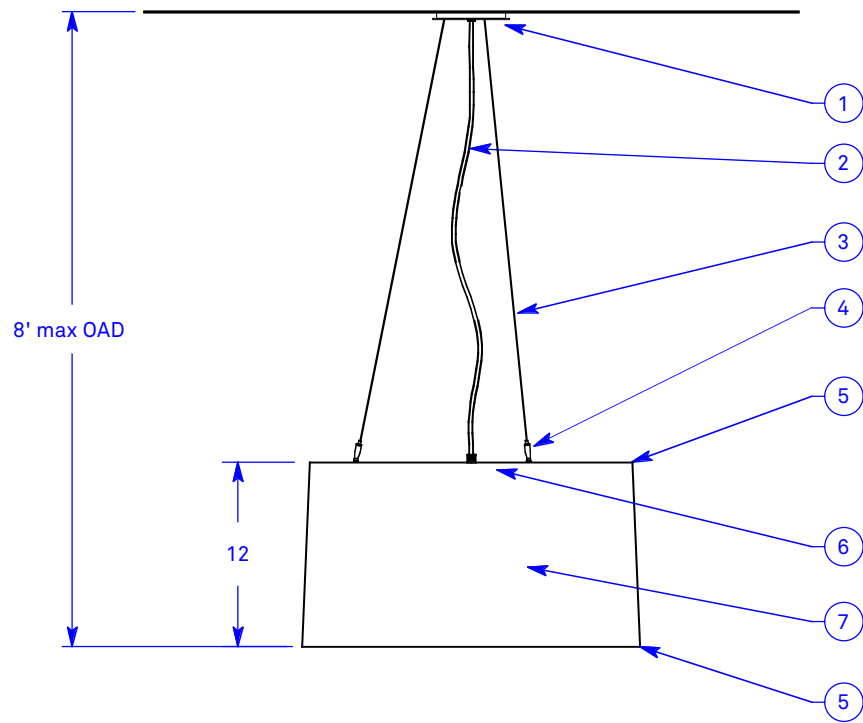

ALL DIMENSIONS IN INCHES

NOTES:

1. Powder coated Ø 4.5" canopy and Ø 5" faceplate
2. Clear jacket electrical cord (field cut to length)
3. Stainless steel aircraft cable (field cut to length)
4. Nickel plated clutch cable grip with safety nut
5. Matte white composite top and bottom rings
6. White array bed with 3x 3000K LED modules 90+ CRI, 3895 source lumens, and clear high-impact copolymer windows for reflected uplight
7. Fully enclosed Carnegie Xorel fabric shade backed with opal white high-impact copolymer sheet
8. Opal white fabric bottom diffusion disk