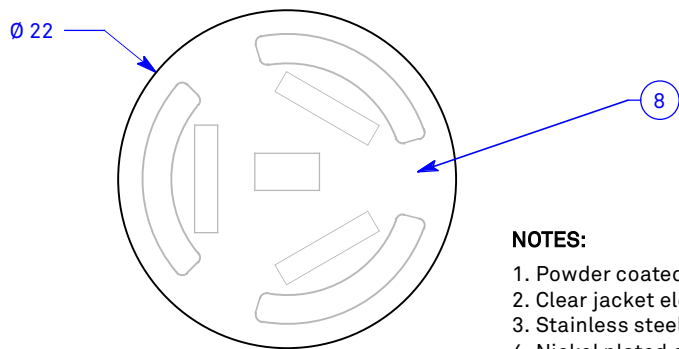

ALL DIMENSIONS IN INCHES

NOTES:

1. Powder coated Ø 4.5" canopy and Ø 5" faceplate
2. Clear jacket electrical cord (field cut to length)
3. Stainless steel aircraft cable (field cut to length)
4. Nickel plated clutch cable grip with safety nut
5. Matte white composite top and bottom rings
6. White array bed with 3x 3000K LED modules 90+ CRI, 3895 source lumens, and clear high-impact copolymer windows for reflected uplight
7. Fully enclosed Carnegie Xorel fabric shade backed with opal white high-impact copolymer sheet
8. Opal white fabric bottom diffusion disk