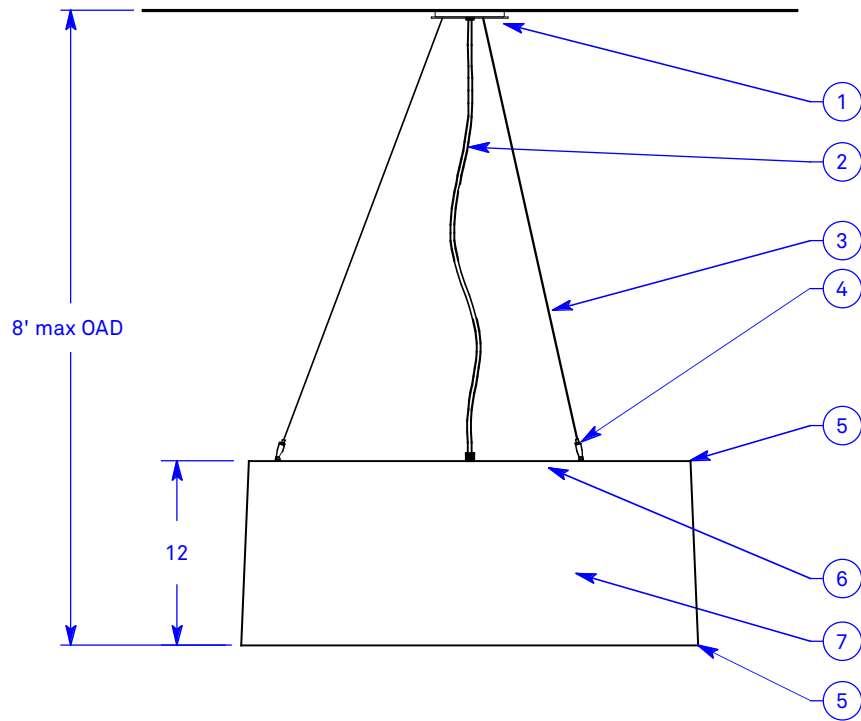

ALL DIMENSIONS IN INCHES

NOTES:

1. Powder coated Ø 4.5" canopy and Ø 5" faceplate
2. Clear jacket electrical cord (field cut to length)
3. Stainless steel aircraft cable (field cut to length)
4. Nickel plated clutch cable grip with safety nut
5. Matte white composite top and bottom rings
6. White array bed with 3x 3000K LED modules 90+ CRI, 5285 source lumens, and clear high-impact copolymer windows for reflected uplight
7. Fully enclosed Carnegie Xorel fabric shade backed with opal white high-impact copolymer sheet
8. Opal white fabric bottom diffusion disk