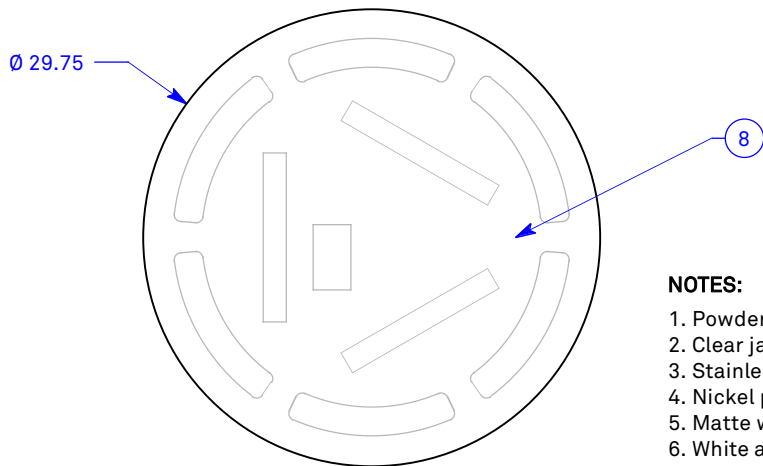

ALL DIMENSIONS IN INCHES

NOTES:

1. Powder coated Ø 4.5" canopy and Ø 5" faceplate
2. Clear jacket electrical cord (field cut to length)
3. Stainless steel aircraft cable (field cut to length)
4. Nickel plated clutch cable grip with safety nut
5. Matte white composite top and bottom rings
6. White array bed with 3x 3000K LED modules 90+ CRI, 5285 source lumens, and clear high-impact copolymer windows for reflected uplight
7. Fully enclosed Carnegie Xorel fabric shade backed with opal white high-impact copolymer sheet
8. Opal white fabric bottom diffusion disk

Type:	Quantity:
Approval Signature:	
Specifier:	
Date:	
<p>Prosperity 30 Pendant 39 Watt LED, 1% Dimming</p>	
<p>Driver configurations:</p> <p><input type="checkbox"/> NPN30PO - 0-10V dimming, universal voltage</p> <p><input type="checkbox"/> NPN30PL - Lutron EcoSystem dimming, universal voltage</p> <p><input type="checkbox"/> NPN30PL - Lutron 2-Wire phase control dimming, 120 volts</p>	
<p>Hardware finish:</p> <p><input type="checkbox"/> Matte silver</p> <p><input type="checkbox"/> Bronze</p>	
<p>Xorel fabric selection:</p> <div style="border: 1px solid black; height: 20px; width: 100%;"></div>	
Date: 3.7.22	
<p>RESOLUTE</p> <p>4617 Colorado Ave. S, Unit A Seattle, WA 98134 T 206.343.9323 info@resoluteusa.com</p>	