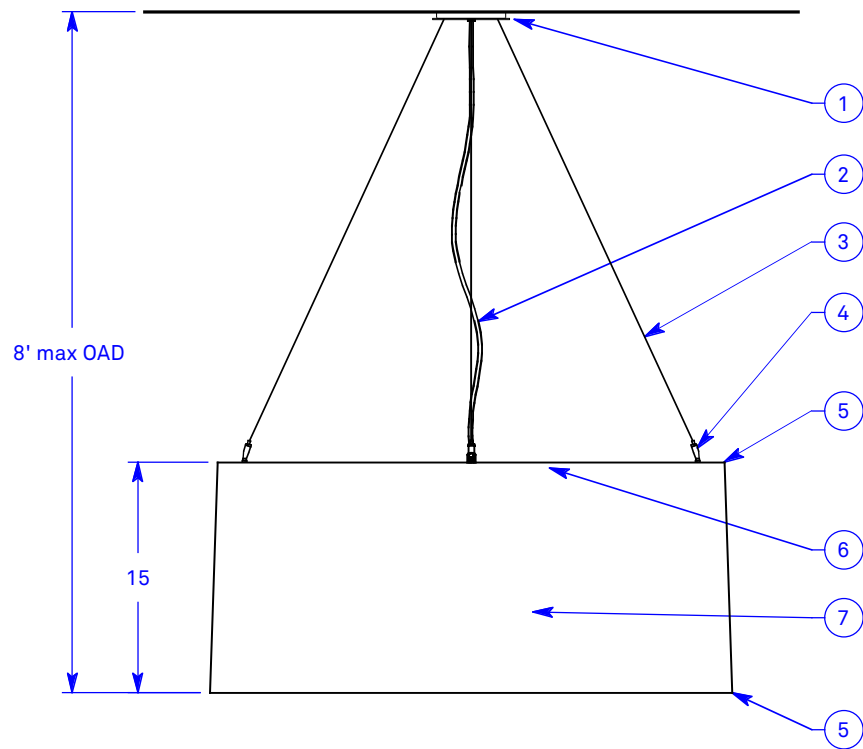

ALL DIMENSIONS IN INCHES

**NOTES:**

1. Powder coated Ø 4.5" canopy and Ø 5" faceplate
2. Clear jacket electrical cord (field cut to length)
3. Stainless steel aircraft cable (field cut to length)
4. Nickel plated clutch cable grip with safety nut
5. Matte white composite top and bottom rings
6. White array bed with 4x 3000K LED modules 90+ CRI, 5604 source lumens, and clear high-impact copolymer windows for reflected upright
7. Fully enclosed Carnegie Xorel fabric shade backed with opal white high-impact copolymer sheet
8. Opal white fabric bottom diffusion disk