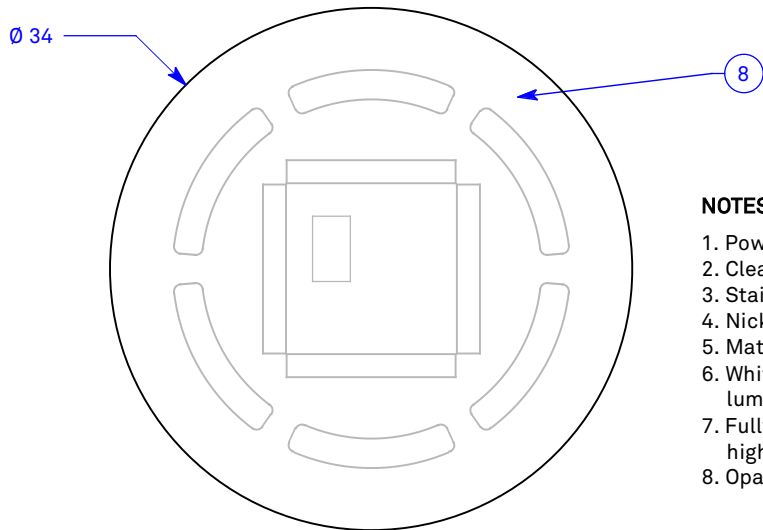

ALL DIMENSIONS IN INCHES

**NOTES:**

1. Powder coated Ø 4.5" canopy and Ø 5" faceplate
2. Clear jacket electrical cord (field cut to length)
3. Stainless steel aircraft cable (field cut to length)
4. Nickel plated clutch cable grip with safety nut
5. Matte white composite top and bottom rings
6. White array bed with 4x 3000K LED modules 90+ CRI, 5604 source lumens, and clear high-impact copolymer windows for reflected upright
7. Fully enclosed Carnegie Xorel fabric shade backed with opal white high-impact copolymer sheet
8. Opal white fabric bottom diffusion disk

Type:	Quantity:
Approval Signature:	
Specifier:	
Date:	
<p><b>Prosperity 34 Pendant</b> 39 Watt LED, 1% Dimming</p>	
<p><b>Driver configurations:</b></p> <p><input type="checkbox"/> NPN34PO - 0-10v dimming, universal voltage</p> <p><input type="checkbox"/> NPN34PL - Lutron EcoSystem dimming, universal voltage</p> <p><input type="checkbox"/> NPN34PL - Lutron 2-Wire phase control dimming, 120 volts</p>	
<p><b>Hardware finish:</b></p> <p><input type="checkbox"/> Matte silver</p> <p><input type="checkbox"/> Bronze</p>	
<p><b>Xorel fabric selection:</b></p> <div style="border: 1px solid black; height: 20px; width: 100%;"></div>	
Date: 3.22.22	
<p><b>RESOLUTE</b></p> <p>4617 Colorado Ave. S, Unit A Seattle, WA 98134 T 206.343.9323 info@resoluteusa.com</p>	