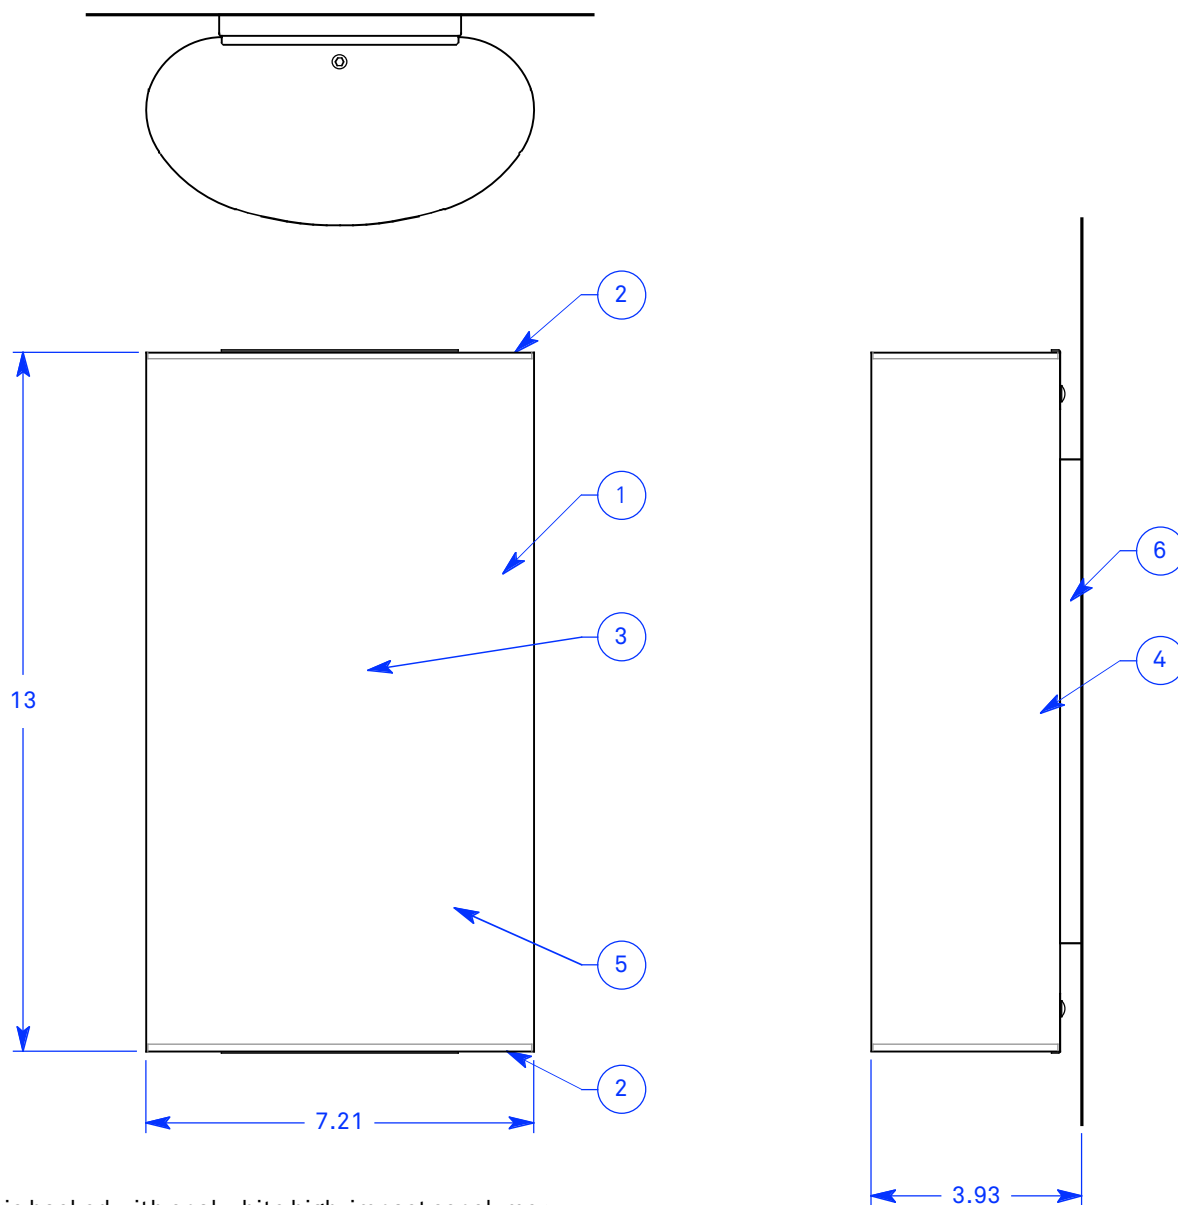

ALL DIMENSIONS IN INCHES

NOTES:

1. Carnegie Xorel fabric backed with opal white high-impact copolymer
2. Satin clear high-impact copolymer end caps both ends
3. 1x2700K LED module
4. Dimming driver inside back box, when applicable
5. Fixture mounts directly to surface of wall with four flat head mounting screws (included)
6. 4.5"x 9" white steel back box

Type: Quantity:

Approval signature:

Name:

Firm:

Date:

**Prosperity D1 LED
ADA Rectangle Wall**
10 & 11 Watt LED, Dimming
Universal voltage

Driver configurations:
 D114T - 10 watt LED, phase control 10% dimming, 955 source lumens, driver on board
 D114O - 11 watt LED, 0-10V 1% dimming, 1297 source lumens Osram driver: 79442
 D114L- 11 watt LED, Lutron 1% dimming, 1297 source lumens
 Specify Lutron control system: