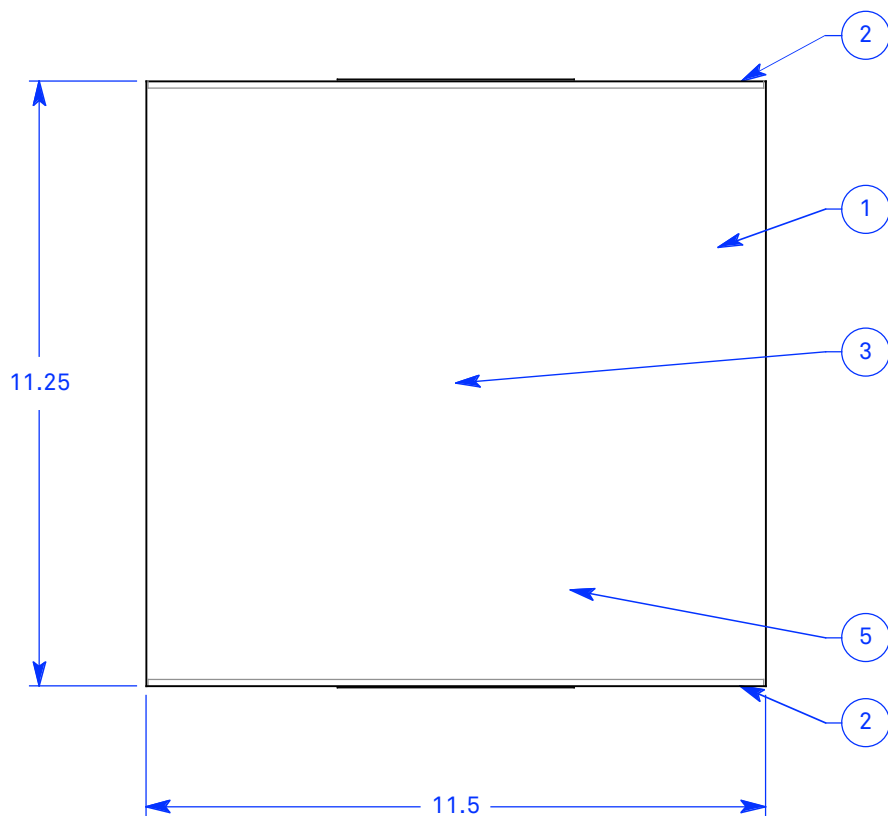

ALL DIMENSIONS IN INCHES

NOTES:

- 1. Carnegie Xorel fabric backed with opal white high-impact copolymer
- 2. Satin clear high-impact copolymer end caps both ends
- 3. 1x 2700K LED module
- 4. Dimming driver inside back box, when applicable
- 5. Fixture mounts directly to surface of wall with four flat head mounting screws (included)
- 6. 4.5"x 9" white steel back box

Type: Quantity:

Approval signature:

Name:

Firm:

Date:

**Prosperity D2 LED
ADA Square Wall**
10 & 11 Watt LED, Dimming
Universal voltage

Driver configurations:
 D214T - 10 watt LED, phase control 10% dimming, 955 source lumens, driver on board
 D214O - 11 watt LED, 0-10V 1% dimming, 1297 source lumens
Osram driver: 79442
 D214L - 11 watt LED, Lutron 1% dimming, 1297 source lumens
Specify Lutron control system: