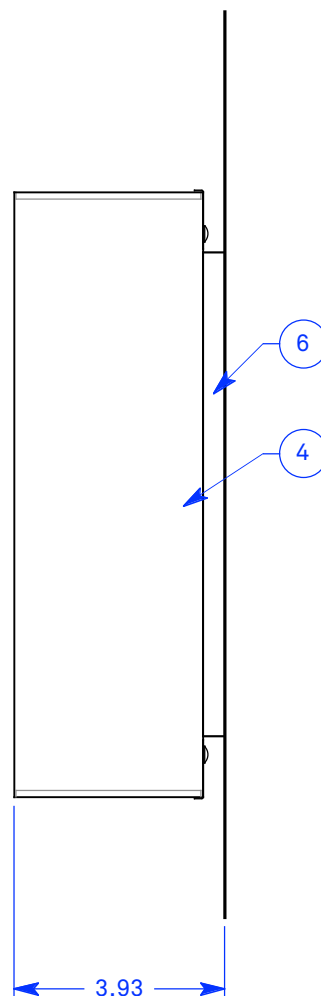

ALL DIMENSIONS IN INCHES

NOTES:

- 1. Carnegie Xorel fabric backed with opal white high-impact copolymer
- 2. Satin clear high-impact copolymer end caps both ends
- 3. 1x 2700K LED module
- 4. Dimming driver inside back box, when applicable
- 5. Fixture mounts directly to surface of wall with four flat head mounting screws (included)
- 6. 4.5"x 9" white steel back box

Type: Quantity:

Approval signature:

Name:

Firm:

Date:

**Prosperity D2 LED
ADA Square Wall**
10 & 11 Watt LED, Dimming
Universal voltage

Driver configurations:
 D214T - 10 watt LED, phase control 10% dimming, 955 source lumens, driver on board
 D214O - 11 watt LED, 0-10V 1% dimming, 1297 source lumens
Osram driver: 79442
 D214L - 11 watt LED, Lutron 1% dimming, 1297 source lumens
Specify Lutron control system: