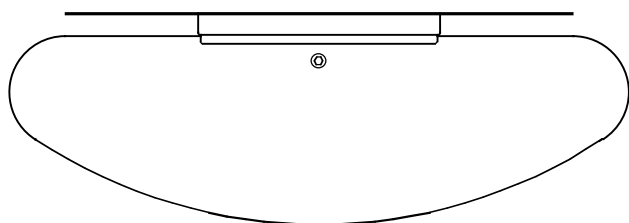

ALL DIMENSIONS IN INCHES

NOTES:

- 1. Carnegie Xorel fabric backed with opal white high-impact copolymer
- 2. Satin clear high-impact copolymer end caps both ends
- 3. 1x 2700K LED module
- 4. Dimming driver inside back box, when applicable
- 5. Fixture mounts directly to surface of wall with four flat head mounting screws (included)
- 6. 4.5"x 9" white steel back box

Type: Quantity:

Approval signature:

Name:

Firm:

Date:

**Prosperity D2 LED
ADA Square Wall**
10 & 11 Watt LED, Dimming
Universal voltage

Driver configurations:
 D214T - 10 watt LED, phase control 10% dimming, 955 source lumens, driver on board
 D214O - 11 watt LED, 0-10V 1% dimming, 1297 source lumens
Osram driver: 79442
 D214L - 11 watt LED, Lutron 1% dimming, 1297 source lumens
Specify Lutron control system: