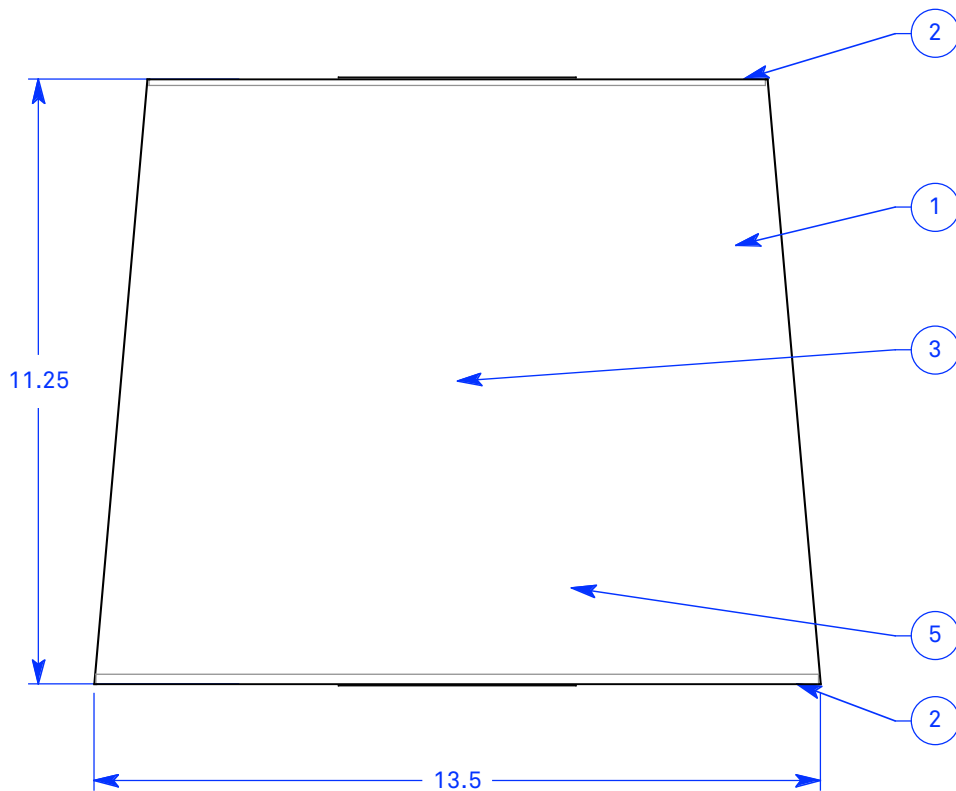

ALL DIMENSIONS IN INCHES

NOTES:

1. Carnegie Xorel fabric backed with opal white high-impact copolymer
2. Satin clear high-impact copolymer end caps both ends
3. 1x 2700K LED module
4. Dimming driver inside back box, when applicable
5. Fixture mounts directly to surface of wall with four flat head mounting screws (included)
6. 4.5"x 9" white steel back box

Type:

Quantity:

Approval signature:

Name:

Firm:

Date:

**Prosperity D3 LED
Keystone Wall**

10 & 11 Watt LED, Dimming
Universal voltage