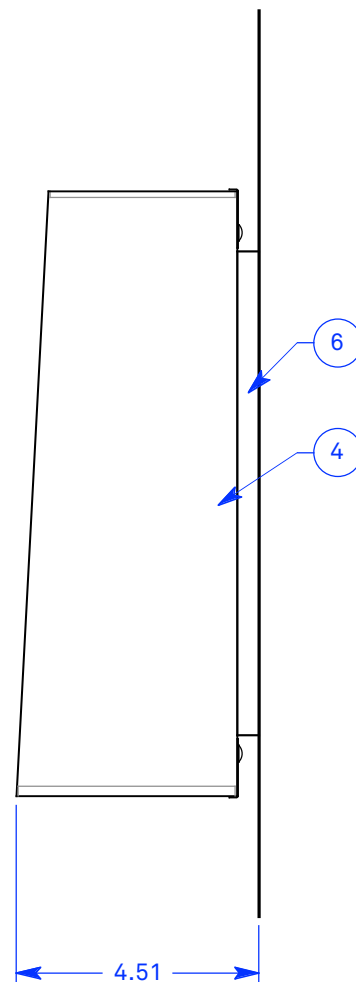

ALL DIMENSIONS IN INCHES

NOTES:

1. Carnegie Xorel fabric backed with opal white high-impact copolymer
2. Satin clear high-impact copolymer end caps both ends
3. 1x 2700K LED module
4. Dimming driver inside back box, when applicable
5. Fixture mounts directly to surface of wall with four flat head mounting screws (included)
6. 4.5"x 9" white steel back box

Type:

Quantity:

Approval signature:

Name:

Firm:

Date:

**Prosperity D3 LED
Keystone Wall**

10 & 11 Watt LED, Dimming
Universal voltage