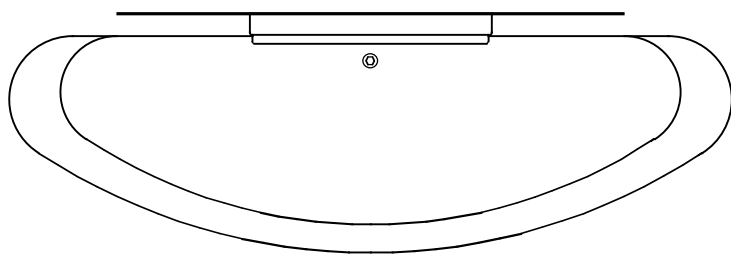

ALL DIMENSIONS IN INCHES

NOTES:

1. Carnegie Xorel fabric backed with opal white high-impact copolymer
2. Satin clear high-impact copolymer end caps both ends
3. 1x 2700K LED module
4. Dimming driver inside back box, when applicable
5. Fixture mounts directly to surface of wall with four flat head mounting screws (included)
6. 4.5"x 9" white steel back box

Type:

Quantity:

Approval signature:

Name:

Firm:

Date:

**Prosperity D3 LED
Keystone Wall**

10 & 11 Watt LED, Dimming
Universal voltage