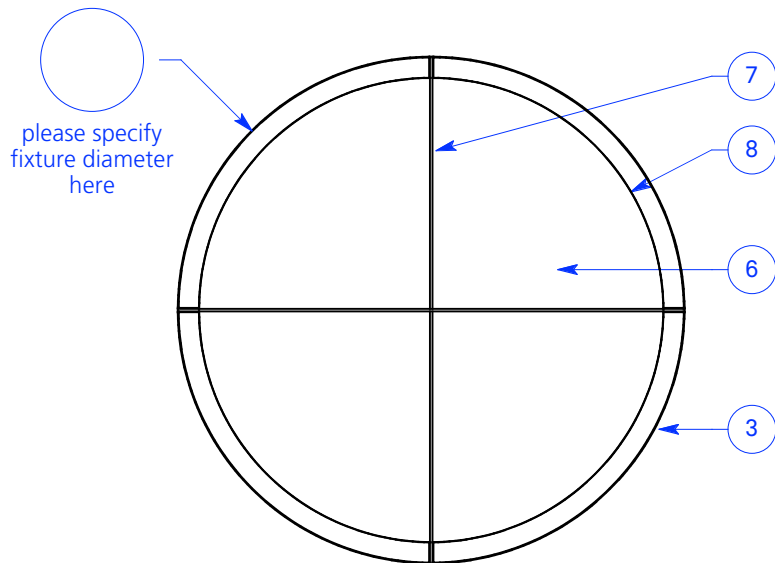

ALL DIMENSIONS IN INCHES

NOTES:

1. Ø 7" x 1.25" deep powder coated canopy
2. White array bed
3. Carnegie Xorel fabric outer shade backed with high-impact copolymer sheet
4. 8x 3000K LED modules, up to 11776 source lumens total
5. 2x dimming LED drivers @ 80W inside enclosure
6. Opal white fabric bottom diffusion disk
7. 1/4" thick powder coated aluminum armature
8. Frosted high-impact copolymer inner shade