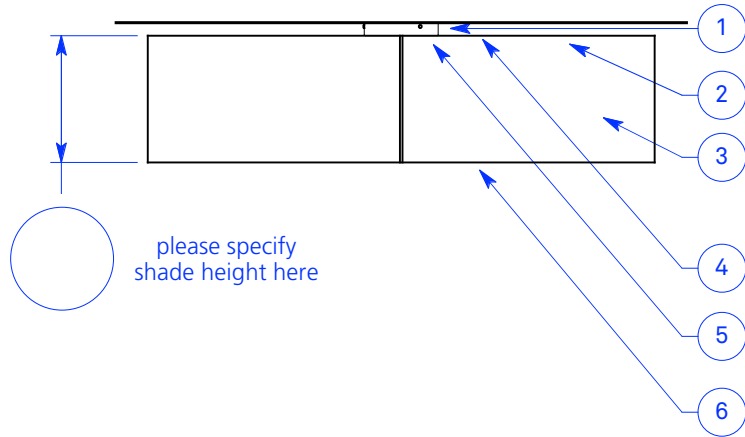

ALL DIMENSIONS IN INCHES

NOTES:

1. Ø 7" x 1.25" deep powder coated canopy
2. White array bed
3. Carnegie Xorel fabric outer shade backed with high-impact copolymer sheet
4. 8x 3000K LED modules, up to 11776 source lumens total
5. 2x dimming LED drivers @ 80W inside enclosure
6. Opal white fabric bottom diffusion disk
7. 1/4" thick powder coated aluminum armature
8. Frosted high-impact copolymer inner shade