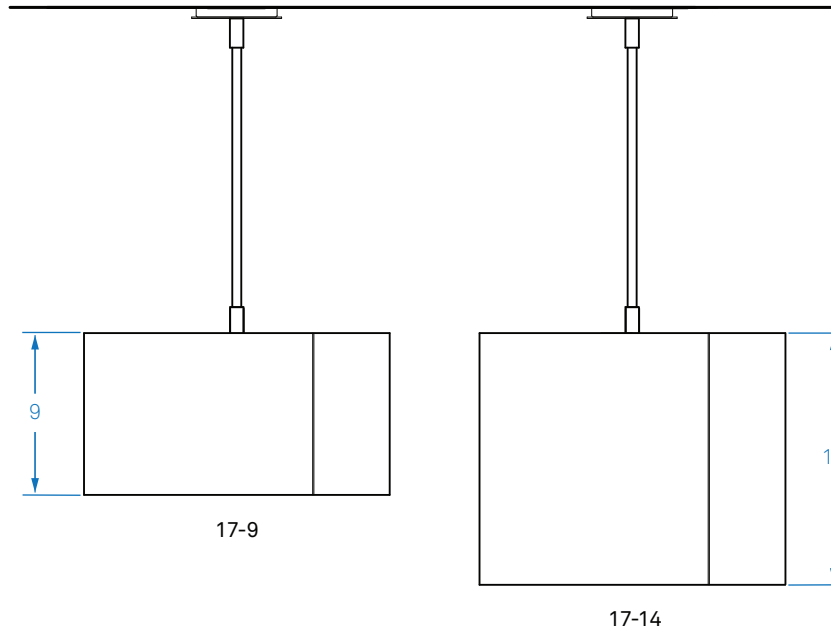

ALL DIMENSIONS IN INCHES

NOTES:

1. Powder coated Ø 4.5" canopy and Ø 5" faceplate
2. Aluminum coupler, finish to match faceplate
3. Ø .5" aluminum stem (field cut to length), finish to match faceplate:  
 17-5 OAD 9.5" min, 54.5" max  
 17-9 OAD 13.5" min, 58.5" max  
 17-14 OAD 18.5" min, 63.5" max
4. Carnegie Xorel fabric backed with high-impact copolymer sheet
5. 2x 3000K 90+ CRI LED downlight modules, 2596 total source lumens, other color temperatures available upon request
6. Powder coated spline, finish to match faceplate
7. Frosted high-impact copolymer inner diffuser
8. Opal white high-impact copolymer bottom diffusion disk

Type:	Quantity:
Approval Signature:	
Specifier:	
Date:	
<p><b>Smith 17 Rigid Drop</b>                  Model S17450, S1745L, S17490,                  S1749L, S174140, S17414L</p> <p>19.5 Watt LED, 1% Dimming</p>	
<p>Shade configurations:</p> <p><input type="checkbox"/> 17-5</p> <p><input type="checkbox"/> 17-9</p> <p><input type="checkbox"/> 17-14</p>	
<p>Driver configurations:</p> <p><input type="checkbox"/> 0-10V dimming,                  universal voltage</p> <p><input type="checkbox"/> Lutron EcoSystem dimming,                  universal voltage</p> <p><input type="checkbox"/> Lutron 2-Wire phase control                  dimming, 120 volts</p>	
<p>Hardware finish:</p> <p><input type="checkbox"/> Matte silver</p> <p><input type="checkbox"/> Bronze</p>	
<p>Xorel fabric selection:</p> <div style="border: 1px solid black; height: 20px; width: 100%;"></div>	
7.23.21	
<p><b>RESOLUTE</b></p> <p>4617 Colorado Ave. S, Unit A                  Seattle, WA 98134                  T 206.343.9323                  info@resoluteusa.com</p>	