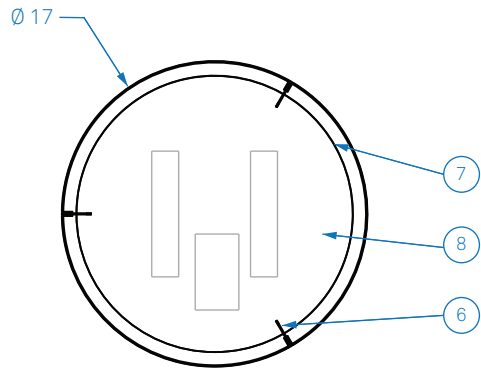

ALL DIMENSIONS IN INCHES

NOTES:

1. Powder coated Ø 4.5" canopy and Ø 5" faceplate
2. Aluminum coupler, finish to match faceplate
3. Ø .5" aluminum stem (field cut to length), finish to match faceplate:  
 17-5 OAD 9.5" min, 54.5" max  
 17-9 OAD 13.5" min, 58.5" max  
 17-14 OAD 18.5" min, 63.5" max
4. Carnegie Xorel fabric backed with high-impact copolymer sheet
5. 2x 3000K 90+ CRI LED downlight modules, 2596 total source lumens, other color temperatures available upon request
6. Powder coated spline, finish to match faceplate
7. Frosted high-impact copolymer inner diffuser
8. Opal white high-impact copolymer bottom diffusion disk

Type:	Quantity:
Approval Signature:	
Specifier:	
Date:	
<p><b>Smith 17 Rigid Drop</b>                  Model S17450, S1745L, S17490,                  S1749L, S174140, S17414L</p> <p>19.5 Watt LED, 1% Dimming</p>	
<p>Shade configurations:</p> <p><input type="checkbox"/> 17-5</p> <p><input type="checkbox"/> 17-9</p> <p><input type="checkbox"/> 17-14</p>	
<p>Driver configurations:</p> <p><input type="checkbox"/> 0-10V dimming,                  universal voltage</p> <p><input type="checkbox"/> Lutron EcoSystem dimming,                  universal voltage</p> <p><input type="checkbox"/> Lutron 2-Wire phase control                  dimming, 120 volts</p>	
<p>Hardware finish:</p> <p><input type="checkbox"/> Matte silver</p> <p><input type="checkbox"/> Bronze</p>	
<p>Xorel fabric selection:</p> <div style="border: 1px solid black; height: 20px; width: 100%;"></div>	
7.23.21	
<p><b>RESOLUTE</b></p> <p>4617 Colorado Ave. S, Unit A                  Seattle, WA 98134                  T 206.343.9323                  info@resoluteusa.com</p>	