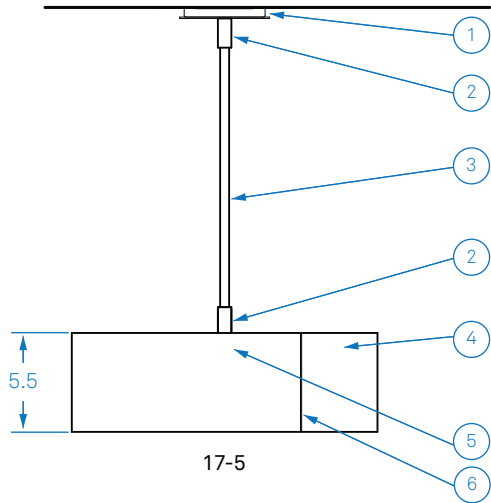

ALL DIMENSIONS IN INCHES

NOTES:

1. Powder coated Ø 4.5" canopy and Ø 5" faceplate
2. Aluminum coupler, finish to match faceplate
3. Ø .5" aluminum stem (field cut to length), finish to match faceplate:  
 17-5 OAD 9.5" min, 54.5" max  
 17-9 OAD 13.5" min, 58.5" max  
 17-14 OAD 18.5" min, 63.5" max
4. Carnegie Xorel fabric backed with high-impact copolymer sheet
5. 2x 3000K 90+ CRI LED downlight modules, 2596 total source lumens, other color temperatures available upon request
6. Powder coated spline, finish to match faceplate
7. Frosted high-impact copolymer inner diffuser
8. Opal white high-impact copolymer bottom diffusion disk

Type:	Quantity:
Approval Signature:	
Specifier:	
Date:	
<p><b>Smith 17 Rigid Drop</b>                  Model S17450, S1745L, S17490,                  S1749L, S174140, S17414L</p> <p>19.5 Watt LED, 1% Dimming</p>	
<p>Shade configurations:</p> <p><input type="checkbox"/> 17-5</p> <p><input type="checkbox"/> 17-9</p> <p><input type="checkbox"/> 17-14</p>	
<p>Driver configurations:</p> <p><input type="checkbox"/> 0-10V dimming,                  universal voltage</p> <p><input type="checkbox"/> Lutron EcoSystem dimming,                  universal voltage</p> <p><input type="checkbox"/> Lutron 2-Wire phase control                  dimming, 120 volts</p>	
<p>Hardware finish:</p> <p><input type="checkbox"/> Matte silver</p> <p><input type="checkbox"/> Bronze</p>	
<p>Xorel fabric selection:</p> <div style="border: 1px solid black; height: 20px; width: 100%;"></div>	
7.23.21	
<p><b>RESOLUTE</b></p> <p>4617 Colorado Ave. S, Unit A                  Seattle, WA 98134                  T 206.343.9323                  info@resoluteusa.com</p>	