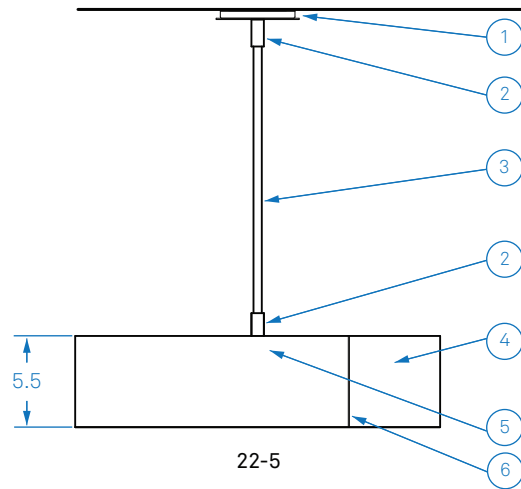

ALL DIMENSIONS IN INCHES

22-5

22-9

22-14

NOTES:

1. Powder coated Ø 4.5" canopy and Ø 5" faceplate
2. Aluminum coupler, finish to match faceplate
3. Ø .5" aluminum stem (field cut to length), finish to match faceplate:  
22-5 OAD 9.5" min, 54.5" max  
22-9 OAD 13.5" min, 58.5" max  
22-14 OAD 18.5" min, 63.5" max
4. Carnegie Xorel fabric backed with high-impact copolymer sheet
5. 2x 3000K 90+ CRI LED downlight modules, 3895 total source lumens, other color temperatures available upon request
6. Powder coated spline, finish to match faceplate
7. Frosted high-impact copolymer inner diffuser
8. Opal white high-impact copolymer bottom diffusion disk

Type:	Quantity:
Approval Signature:	
Specifier:	
Date:	
<p><b>Smith 22 Rigid Drop</b>          Model S22450, S2245L, S22490, S2249L, S224140, S22414L</p> <p>29.5 Watt LED, 1% Dimming</p>	
<p>Shade configurations:</p> <p><input type="checkbox"/> 22-5</p> <p><input type="checkbox"/> 22-9</p> <p><input type="checkbox"/> 22-14</p>	
<p>Driver configurations:</p> <p><input type="checkbox"/> 0-10V dimming, universal voltage</p> <p><input type="checkbox"/> Lutron EcoSystem dimming, universal voltage</p> <p><input type="checkbox"/> Lutron 2-Wire phase control dimming, 120 volts</p>	
<p>Hardware finish:</p> <p><input type="checkbox"/> Matte silver</p> <p><input type="checkbox"/> Bronze</p>	
<p>Xorel fabric selection:</p> <div style="border: 1px solid black; height: 20px; width: 100%;"></div>	
7.23.21	
<p><b>RESOLUTE</b></p> <p>4617 Colorado Ave. S, Unit A          Seattle, WA 98134          T 206.343.9323          info@resoluteusa.com</p>	