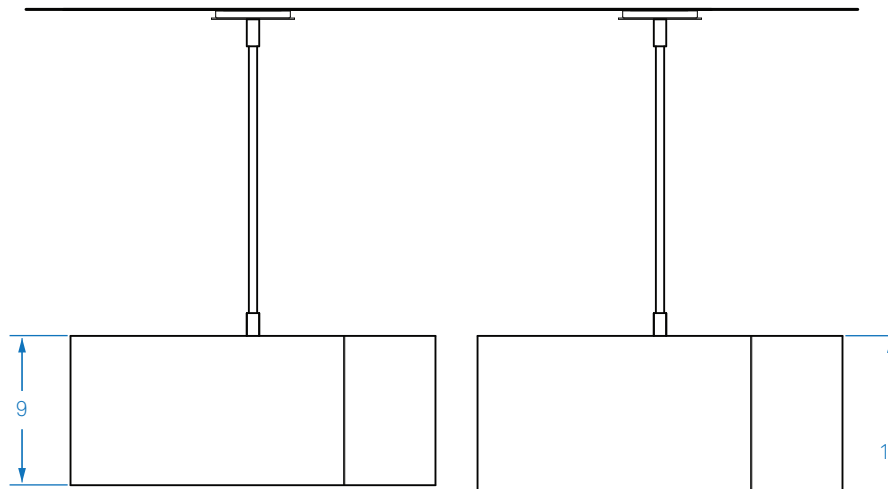

ALL DIMENSIONS IN INCHES

22-5

22-9

22-14

NOTES:

1. Powder coated Ø 4.5" canopy and Ø 5" faceplate
2. Aluminum coupler, finish to match faceplate
3. Ø .5" aluminum stem (field cut to length), finish to match faceplate:  
22-5 OAD 9.5" min, 54.5" max  
22-9 OAD 13.5" min, 58.5" max  
22-14 OAD 18.5" min, 63.5" max
4. Carnegie Xorel fabric backed with high-impact copolymer sheet
5. 2x 3000K 90+ CRI LED downlight modules, 3895 total source lumens, other color temperatures available upon request
6. Powder coated spline, finish to match faceplate
7. Frosted high-impact copolymer inner diffuser
8. Opal white high-impact copolymer bottom diffusion disk

Type:	Quantity:
Approval Signature:	
Specifier:	
Date:	
<p><b>Smith 22 Rigid Drop</b>          Model S22450, S2245L, S22490, S2249L, S224140, S22414L</p> <p>29.5 Watt LED, 1% Dimming</p>	
<p>Shade configurations:</p> <p><input type="checkbox"/> 22-5</p> <p><input type="checkbox"/> 22-9</p> <p><input type="checkbox"/> 22-14</p>	
<p>Driver configurations:</p> <p><input type="checkbox"/> 0-10V dimming, universal voltage</p> <p><input type="checkbox"/> Lutron EcoSystem dimming, universal voltage</p> <p><input type="checkbox"/> Lutron 2-Wire phase control dimming, 120 volts</p>	
<p>Hardware finish:</p> <p><input type="checkbox"/> Matte silver</p> <p><input type="checkbox"/> Bronze</p>	
<p>Xorel fabric selection:</p> <div style="border: 1px solid black; height: 20px; width: 100%;"></div>	
7.23.21	
<p><b>RESOLUTE</b></p> <p>4617 Colorado Ave. S, Unit A          Seattle, WA 98134          T 206.343.9323          info@resoluteusa.com</p>	