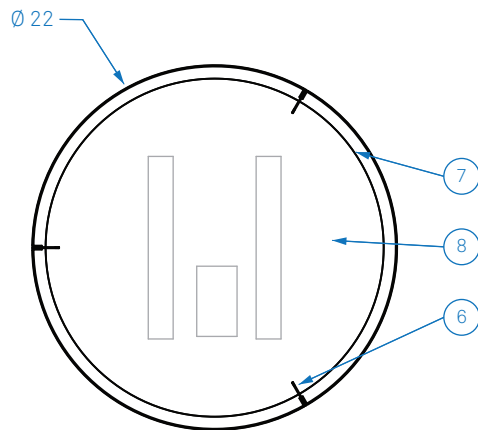

ALL DIMENSIONS IN INCHES

22-5

22-9

22-14

NOTES:

1. Powder coated Ø 4.5" canopy and Ø 5" faceplate
2. Aluminum coupler, finish to match faceplate
3. Ø .5" aluminum stem (field cut to length), finish to match faceplate:  
22-5 OAD 9.5" min, 54.5" max  
22-9 OAD 13.5" min, 58.5" max  
22-14 OAD 18.5" min, 63.5" max
4. Carnegie Xorel fabric backed with high-impact copolymer sheet
5. 2x 3000K 90+ CRI LED downlight modules, 3895 total source lumens, other color temperatures available upon request
6. Powder coated spline, finish to match faceplate
7. Frosted high-impact copolymer inner diffuser
8. Opal white high-impact copolymer bottom diffusion disk

Type:	Quantity:
Approval Signature:	
Specifier:	
Date:	
<p><b>Smith 22 Rigid Drop</b>          Model S22450, S2245L, S22490, S2249L, S224140, S22414L</p> <p>29.5 Watt LED, 1% Dimming</p>	
<p>Shade configurations:</p> <p><input type="checkbox"/> 22-5</p> <p><input type="checkbox"/> 22-9</p> <p><input type="checkbox"/> 22-14</p>	
<p>Driver configurations:</p> <p><input type="checkbox"/> 0-10V dimming, universal voltage</p> <p><input type="checkbox"/> Lutron EcoSystem dimming, universal voltage</p> <p><input type="checkbox"/> Lutron 2-Wire phase control dimming, 120 volts</p>	
<p>Hardware finish:</p> <p><input type="checkbox"/> Matte silver</p> <p><input type="checkbox"/> Bronze</p>	
<p>Xorel fabric selection:</p> <div style="border: 1px solid black; height: 20px; width: 100%;"></div>	
7.23.21	
<p><b>RESOLUTE</b></p> <p>4617 Colorado Ave. S, Unit A          Seattle, WA 98134          T 206.343.9323          info@resoluteusa.com</p>	