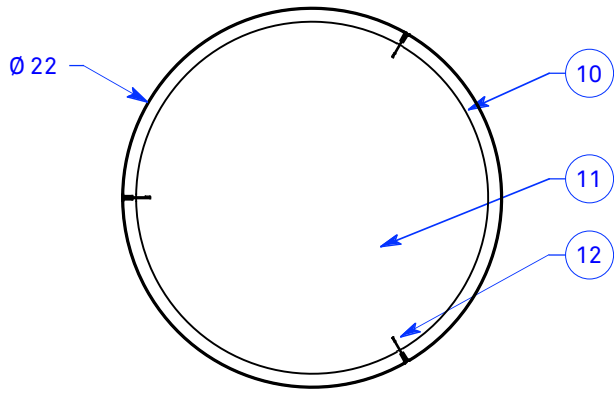

ALL DIMENSIONS IN INCHES

NOTES:

1. Ø 4.5" powder coated canopy
2. Ø 5" faceplate
3. Satin nickel plated suspension cable hardware
4. Clear jacket electrical cord
5. Stainless steel aircraft cable (field cut to length)
6. Nickel plated clutch cable grip with safety nut
7. White reflector
8. Carnegie Xorel fabric backed with high-impact copolymer sheet
9. 2x 3000K LED modules
10. Opal white inner diffuser
11. Opal white bottom diffusion disk
12. Powder coated spline

Type:	Quantity:
-------	-----------

Approval signature:

Name:

Firm:

Date:

Smith 22 Pendant
32 Watt LED, 1% Dimming

- Shade configurations:**
- 22-5
 - 22-9
 - 22-14

- Driver configurations:**
- 0-10V dimming, 4210 source lumens, universal voltage
 - Lutron EcoSystem dimming, 4210 source lumens, universal voltage
 - Lutron 2-wire phase control dimming, 4210 source lumens, 120 volts