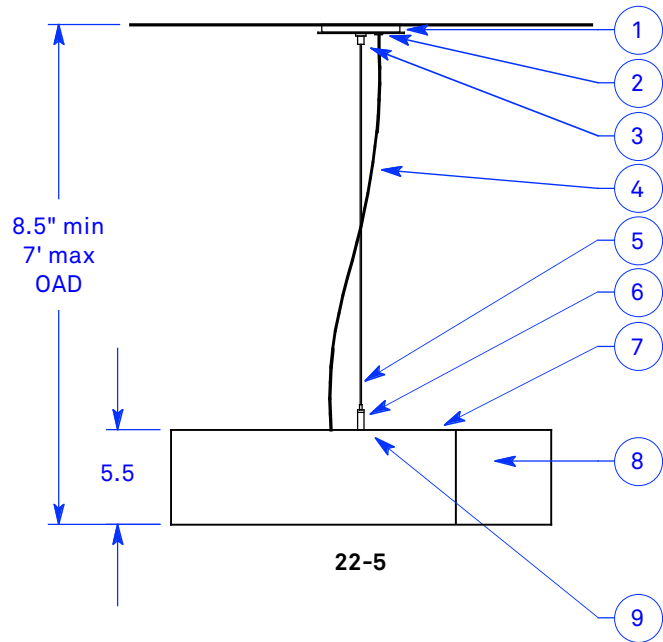

ALL DIMENSIONS IN INCHES

NOTES:

1. Ø 4.5" powder coated canopy
2. Ø 5" faceplate
3. Satin nickel plated suspension cable hardware
4. Clear jacket electrical cord
5. Stainless steel aircraft cable (field cut to length)
6. Nickel plated clutch cable grip with safety nut
7. White reflector
8. Carnegie Xorel fabric backed with high-impact copolymer sheet
9. 2x 3000K LED modules
10. Opal white inner diffuser
11. Opal white bottom diffusion disk
12. Powder coated spline

Type:	Quantity:
-------	-----------

Approval signature:

Name:

Firm:

Date:

Smith 22 Pendant
32 Watt LED, 1% Dimming

- Shade configurations:**
- 22-5
 - 22-9
 - 22-14

- Driver configurations:**
- 0-10V dimming, 4210 source lumens, universal voltage
 - Lutron EcoSystem dimming, 4210 source lumens, universal voltage
 - Lutron 2-wire phase control dimming, 4210 source lumens, 120 volts