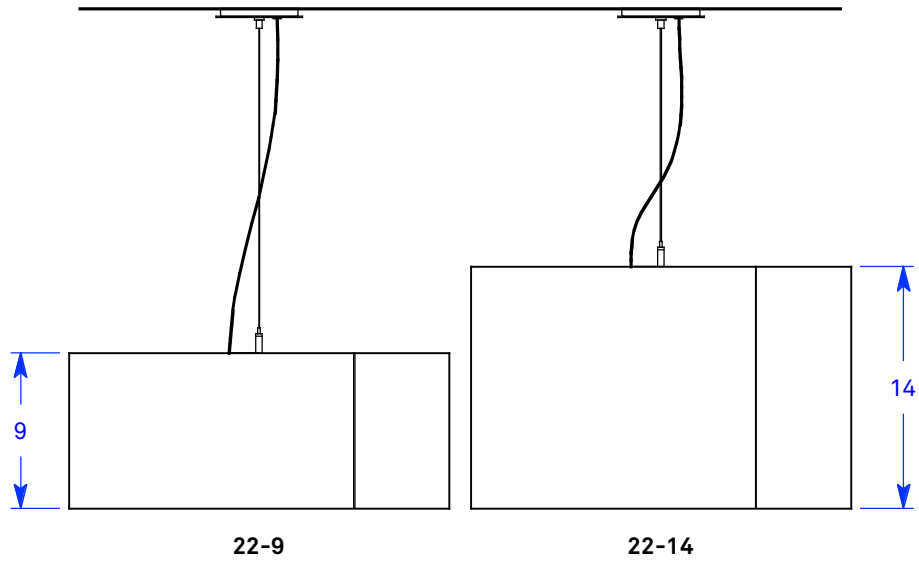

ALL DIMENSIONS IN INCHES

NOTES:

1. Ø 4.5" powder coated canopy
2. Ø 5" faceplate
3. Satin nickel plated suspension cable hardware
4. Clear jacket electrical cord
5. Stainless steel aircraft cable (field cut to length)
6. Nickel plated clutch cable grip with safety nut
7. White reflector
8. Carnegie Xorel fabric backed with high-impact copolymer sheet
9. 2x 3000K LED modules
10. Opal white inner diffuser
11. Opal white bottom diffusion disk
12. Powder coated spline

Type:	Quantity:
-------	-----------

Approval signature:

Name:

Firm:

Date:

Smith 22 Pendant
32 Watt LED, 1% Dimming

- Shade configurations:**
- 22-5
 - 22-9
 - 22-14

- Driver configurations:**
- 0-10V dimming, 4210 source lumens, universal voltage
 - Lutron EcoSystem dimming, 4210 source lumens, universal voltage
 - Lutron 2-wire phase control dimming, 4210 source lumens, 120 volts