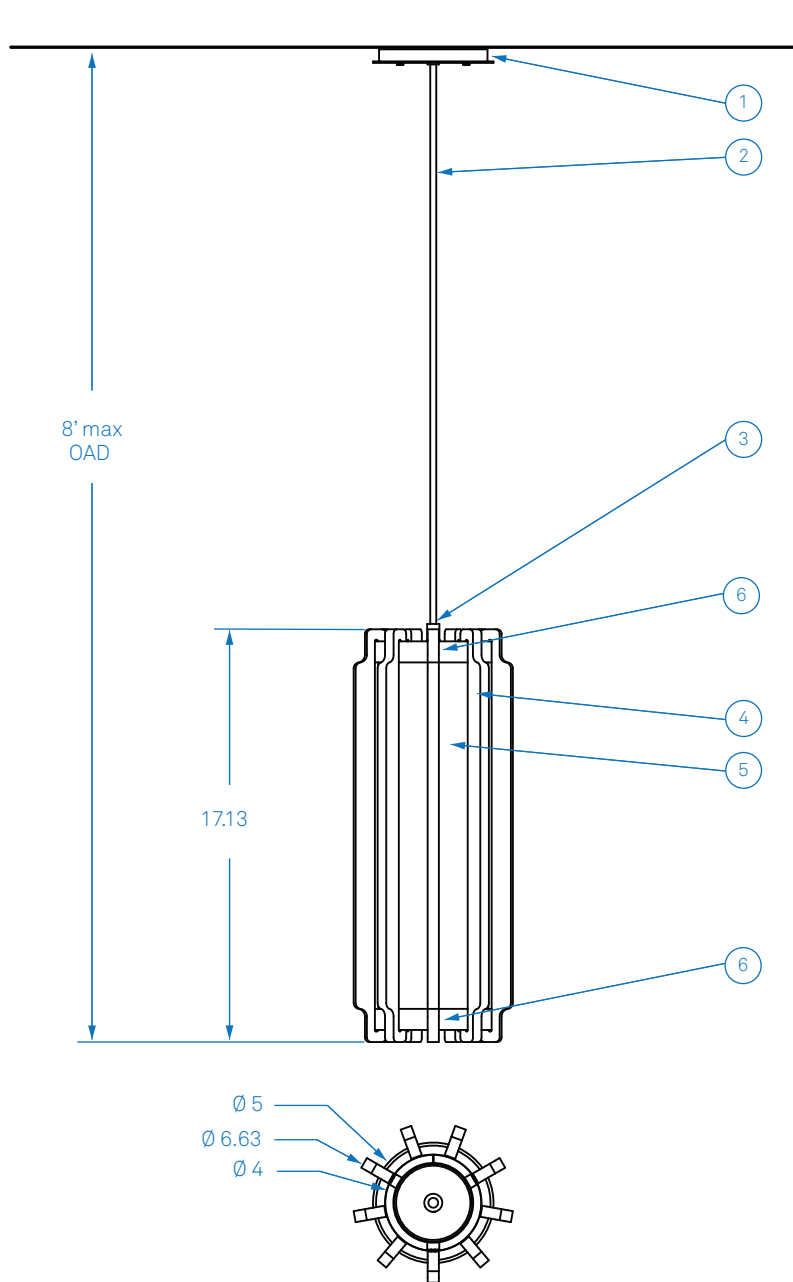

ALL DIMENSIONS IN INCHES

NOTES:

1. Ø 4.5" matte black powder coated canopy with Ø 5" Gold Leaf faceplate (or by request)
2. Gold cloth covered cord (field cut to length)
3. 831 lumen 2700K 90+ CRI LED module
4. FSC Certified 12 mm stained okoume plywood structure
5. Aramid diffuser
6. Gold Leaf Ø 5" aluminum collars top and bottom (or other finish by request)

Type:	Quantity:
Approval Signature:	
Name:	
Specifier:	
Date:	
<p>COLONNA Model COL1</p> <p>10 Watt LED Universal voltage TRIAC/ELV 10% dimming (120V only)</p>	
<p>Gold Leaf hardware finish or by request:</p> <input type="text"/>	
<p>Wood finish:</p> <p><input type="checkbox"/> Torino</p> <p><input type="checkbox"/> Roma</p> <p><input type="checkbox"/> Milano</p>	
<p>Gold cloth covered cord or by request:</p> <input type="text"/>	
12.27.21	
<p>RESOLUTE</p> <p>4617 Colorado Ave. S, Unit A Seattle, WA 98134 206.343.9323 info@resoluteusa.com</p>	