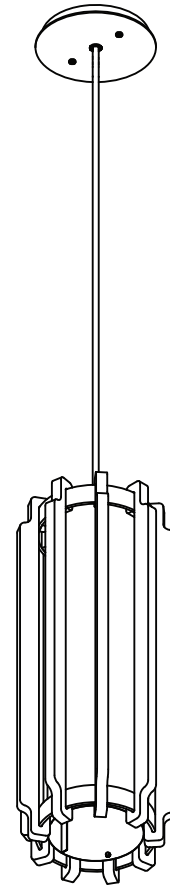

ALL DIMENSIONS IN INCHES

NOTES:

1. Ø 4.5" matte black powder coated canopy with Ø 5" Gold Leaf faceplate (or by request)
2. Gold cloth covered cord (field cut to length)
3. 831 lumen 2700K 90+ CRI LED module
4. FSC Certified 12 mm stained okoume plywood structure
5. Aramid diffuser
6. Gold Leaf Ø 5" aluminum collars top and bottom (or other finish by request)

Type:	Quantity:
Approval Signature:	
Name:	
Specifier:	
Date:	
<p>COLONNA Model COL1</p> <p>10 Watt LED Universal voltage TRIAC/ELV 10% dimming (120V only)</p>	
<p>Gold Leaf hardware finish or by request:</p> <input type="text"/>	
<p>Wood finish:</p> <p><input type="checkbox"/> Torino</p> <p><input type="checkbox"/> Roma</p> <p><input type="checkbox"/> Milano</p>	
<p>Gold cloth covered cord or by request:</p> <input type="text"/>	
12.27.21	
<p>RESOLUTE</p> <p>4617 Colorado Ave. S, Unit A Seattle, WA 98134 206.343.9323 info@resoluteusa.com</p>	