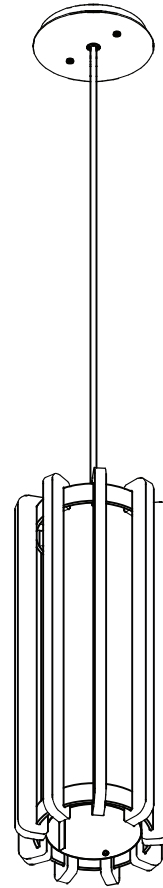

ALL DIMENSIONS IN INCHES

**NOTES:**

1. Ø 4.5" matte black powder coated canopy with Ø 5" Airplane polished faceplate (or by request)
2. Navy blue cloth covered cord (field cut to length)
3. 831 lumen 2700K 90+ CRI LED module
4. FSC Certified 12 mm stained okoume plywood structure Summer Oak finish
5. Aramid diffuser
6. Airplane polished Ø 5" aluminum collars top and bottom (or other finish by request)

Type:	Quantity:
Approval Signature:	
Name:	
Specifier:	
Date:	
<p><b>COLONNE</b> Model COL2</p> <p>10 Watt LED Universal voltage TRIAC/ELV 10% dimming (120V only)</p>	
Airplane polished aluminum hdw. or by request:	
<input type="text"/>	
Summer Oak wood finish or by request:	
<input type="text"/>	
Navy blue cloth covered cord or by request:	
<input type="text"/>	
12.27.21	
<p><b>RESOLUTE</b></p> <p>4617 Colorado Ave. S, Unit A Seattle, WA 98134 206.343.9323 info@resoluteusa.com</p>	