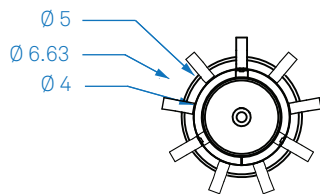

ALL DIMENSIONS IN INCHES

**NOTES:**

1. Ø 4.5" matte black powder coated canopy with Ø 5" Airplane polished faceplate (or by request)
2. Navy blue cloth covered cord (field cut to length)
3. 831 lumen 2700K 90+ CRI LED module
4. FSC Certified 12 mm stained okoume plywood structure Summer Oak finish
5. Aramid diffuser
6. Airplane polished Ø 5" aluminum collars top and bottom (or other finish by request)