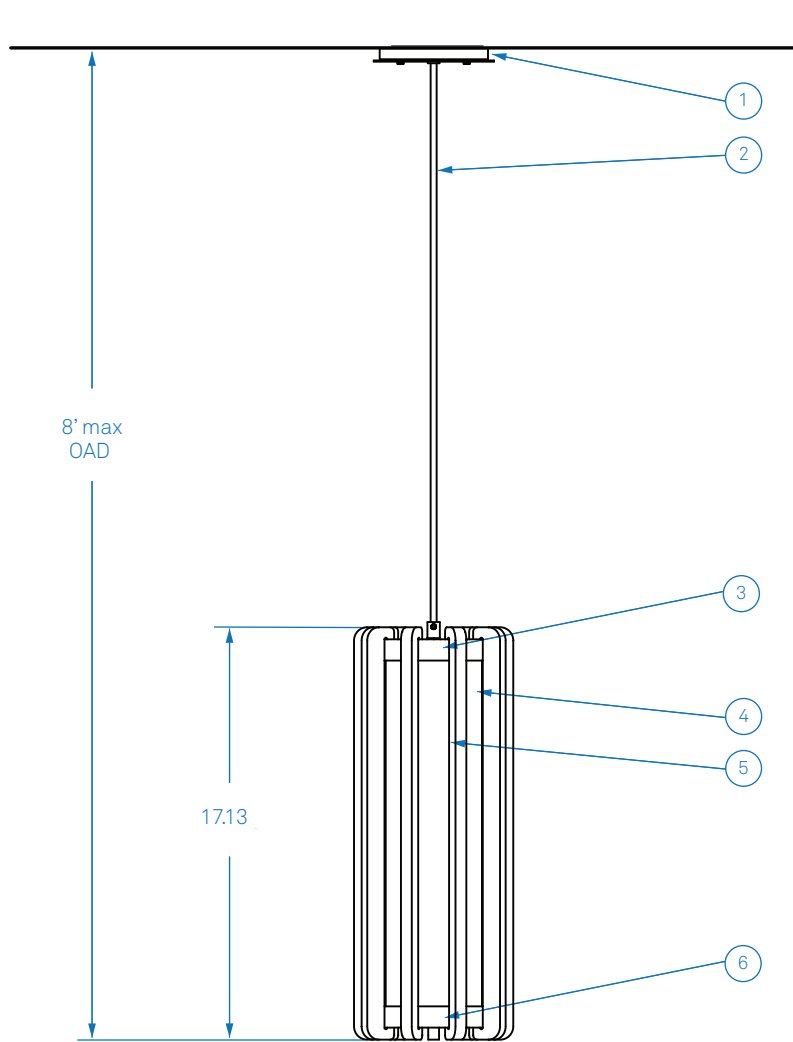

ALL DIMENSIONS IN INCHES

**NOTES:**

1. Ø 4.5" matte black powder coated canopy with Ø 5" Airplane polished faceplate (or by request)
2. Navy blue cloth covered cord (field cut to length)
3. 831 lumen 2700K 90+ CRI LED module
4. FSC Certified 12 mm stained okoume plywood structure Summer Oak finish
5. Aramid diffuser
6. Airplane polished Ø 5" aluminum collars top and bottom (or other finish by request)

Type:	Quantity:
Approval Signature:	
Name:	
Specifier:	
Date:	
<p><b>COLONNE</b> Model COL2</p> <p>10 Watt LED Universal voltage TRIAC/ELV 10% dimming (120V only)</p>	
Airplane polished aluminum hdw. or by request:	
<input type="text"/>	
Summer Oak wood finish or by request:	
<input type="text"/>	
Navy blue cloth covered cord or by request:	
<input type="text"/>	
12.27.21	
<p><b>RESOLUTE</b></p> <p>4617 Colorado Ave. S, Unit A Seattle, WA 98134 206.343.9323 info@resoluteusa.com</p>	