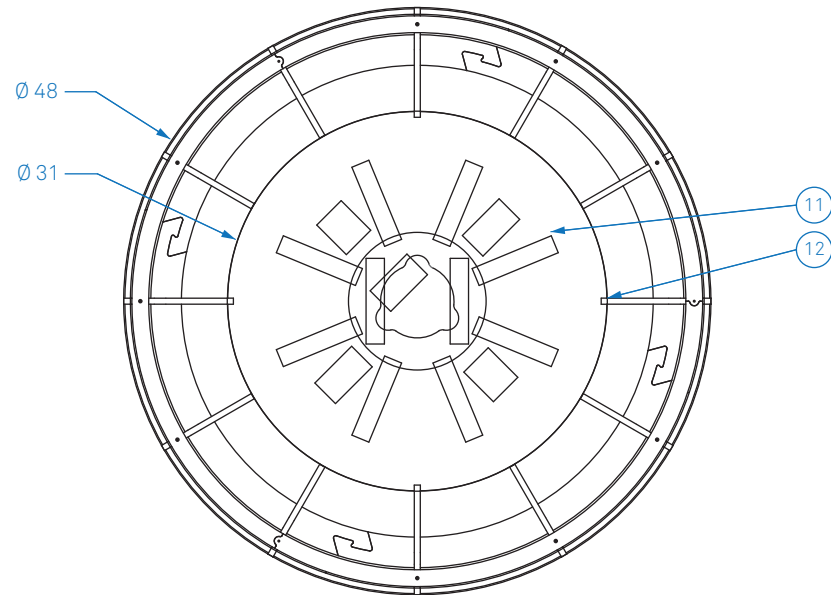

ALL DIMENSIONS IN INCHES

NOTES

1. Matte silver powder coated Ø 4.5" canopy, Lustre finished Ø 7.5" (around lobes) faceplate with electrical connection access door
2. Stainless steel aircraft cable (field cut to length)
3. Clear jacket electrical cord (field cut to length)
4. Optional 3000K 90+ CRI LED uplight module, 2595 source lumens, other color temperatures available upon request
5. Nickel plated clutch cable grip with safety nut
6. LED capsule containing 8x 3000K 90+ CRI LED downlight modules, 10384 total source lumens, other color temperatures available upon request
7. Side diffusion: opal white high-impact copolymer
8. Oak wood bands, Summer Oak finish
9. Carnegie Xorel fabric stretched over structure
10. FSC Certified 12mm okoume plywood structure, Summer Oak finish
11. Bottom diffuser: sailcloth
12. White diffusion disk retaining tabs

Type:	Quantity:
Approval Signature:	
Name:	
Specifier:	
Date:	
<p>Mosquito Ø 48"</p> <p>Model M48 1% Dimming 78 Watts 98 Watts with uplight module</p>	
<p>Driver Configurations:</p> <p><input type="checkbox"/> Lutron EcoSystem dimming, universal voltage</p> <p><input type="checkbox"/> 0-10V dimming, universal voltage</p> <p><input type="checkbox"/> Lutron 2-wire phase control dimming, 120 volts</p>	
<p>Fixture Options</p> <p><input type="checkbox"/> Uplight module</p> <p><input type="checkbox"/> Wireless control, Lutron Pow Pak</p> <p><input type="checkbox"/> Cloth covered cord</p>	
<p>Xorel Fabric Selection</p>	
01.06.21	
<p>RESOLUTE</p> <p>4617 Colorado Ave. S, Unit A Seattle, WA 98134 T 206.343.9323 info@resoluteusa.com</p>	