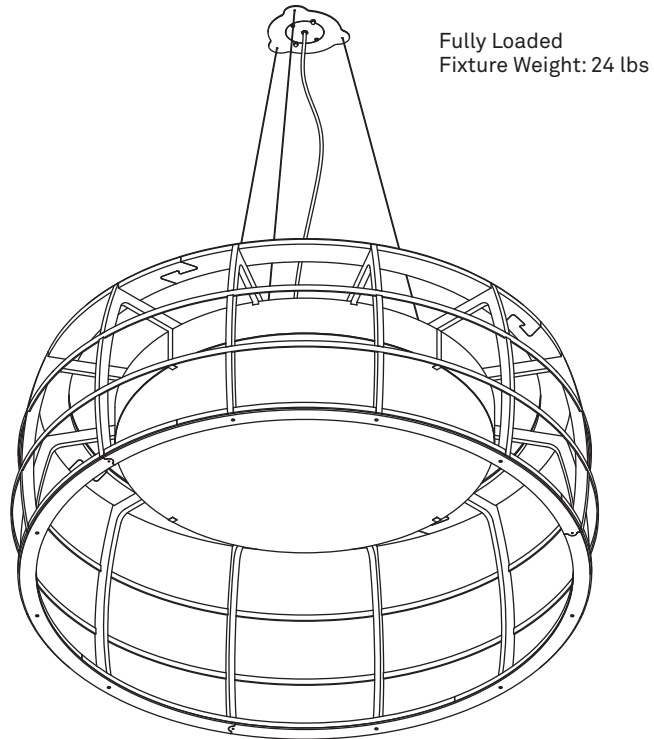

ALL DIMENSIONS IN INCHES

NOTES

1. Matte silver powder coated Ø 4.5" canopy, Lustre finished Ø 7.5" (around lobes) faceplate with electrical connection access door
2. Stainless steel aircraft cable (field cut to length)
3. Clear jacket electrical cord (field cut to length)
4. Optional 3000K 90+ CRI LED uplight module, 2595 source lumens, other color temperatures available upon request
5. Nickel plated clutch cable grip with safety nut
6. LED capsule containing 8x 3000K 90+ CRI LED downlight modules, 10384 total source lumens, other color temperatures available upon request
7. Side diffusion: opal white high-impact copolymer
8. Oak wood bands, Summer Oak finish
9. Carnegie Xorel fabric stretched over structure
10. FSC Certified 12mm okoume plywood structure, Summer Oak finish
11. Bottom diffuser: sailcloth
12. White diffusion disk retaining tabs

Type:	Quantity:
Approval Signature:	
Name:	
Specifier:	
Date:	
<p>Mosquito Ø 48"</p> <p>Model M48 1% Dimming 78 Watts 98 Watts with uplight module</p>	
<p>Driver Configurations:</p> <p><input type="checkbox"/> Lutron EcoSystem dimming, universal voltage</p> <p><input type="checkbox"/> 0-10V dimming, universal voltage</p> <p><input type="checkbox"/> Lutron 2-wire phase control dimming, 120 volts</p>	
<p>Fixture Options</p> <p><input type="checkbox"/> Uplight module</p> <p><input type="checkbox"/> Wireless control, Lutron Pow Pak</p> <p><input type="checkbox"/> Cloth covered cord</p>	
<p>Xorel Fabric Selection</p>	
01.06.21	
<p>RESOLUTE</p> <p>4617 Colorado Ave. S, Unit A Seattle, WA 98134 T 206.343.9323 info@resoluteusa.com</p>	