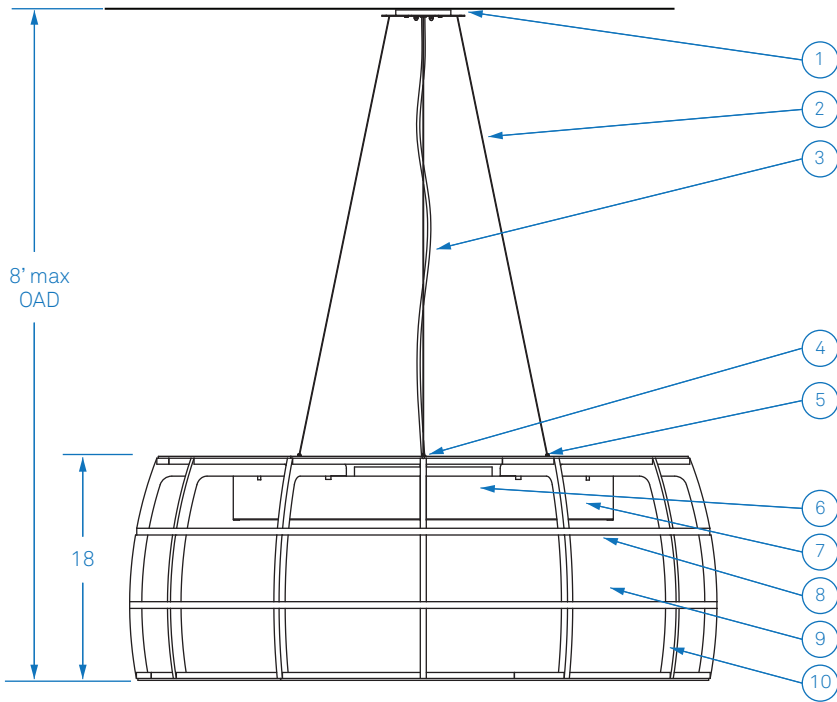

ALL DIMENSIONS IN INCHES

NOTES

1. Matte silver powder coated Ø 4.5" canopy, Lustre finished Ø 7.5" (around lobes) faceplate with electrical connection access door
2. Stainless steel aircraft cable (field cut to length)
3. Clear jacket electrical cord (field cut to length)
4. Optional 3000K 90+ CRI LED uplight module, 2595 source lumens, other color temperatures available upon request
5. Nickel plated clutch cable grip with safety nut
6. LED capsule containing 8x 3000K 90+ CRI LED downlight modules, 10384 total source lumens, other color temperatures available upon request
7. Side diffusion: opal white high-impact copolymer
8. Oak wood bands, Summer Oak finish
9. Carnegie Xorel fabric stretched over structure
10. FSC Certified 12mm okoume plywood structure, Summer Oak finish
11. Bottom diffuser: sailcloth
12. White diffusion disk retaining tabs

Type:	Quantity:
Approval Signature:	
Name:	
Specifier:	
Date:	
<p>Mosquito Ø 48"</p> <p>Model M48 1% Dimming 78 Watts 98 Watts with uplight module</p>	
<p>Driver Configurations:</p> <p><input type="checkbox"/> Lutron EcoSystem dimming, universal voltage</p> <p><input type="checkbox"/> 0-10V dimming, universal voltage</p> <p><input type="checkbox"/> Lutron 2-wire phase control dimming, 120 volts</p>	
<p>Fixture Options</p> <p><input type="checkbox"/> Uplight module</p> <p><input type="checkbox"/> Wireless control, Lutron Pow Pak</p> <p><input type="checkbox"/> Cloth covered cord</p>	
<p>Xorel Fabric Selection</p>	
01.06.21	
<p>RESOLUTE</p> <p>4617 Colorado Ave. S, Unit A Seattle, WA 98134 T 206.343.9323 info@resoluteusa.com</p>	