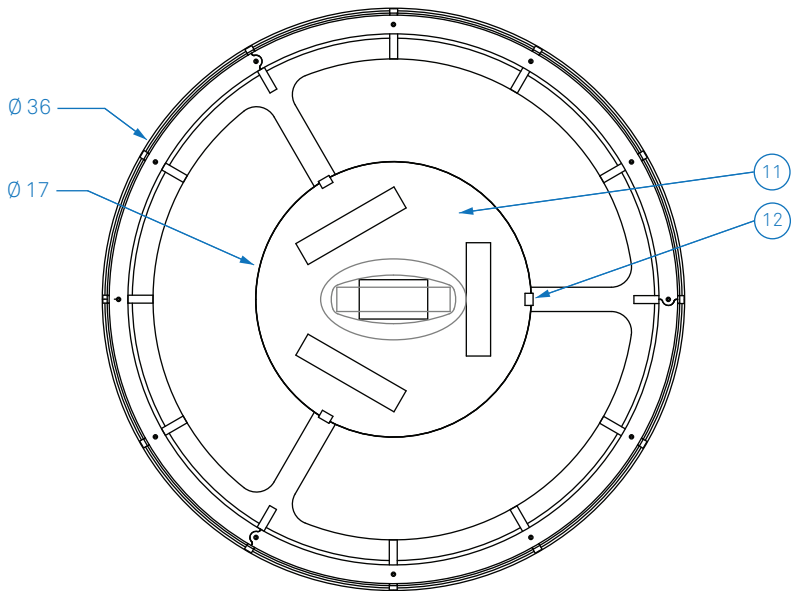

ALL DIMENSIONS IN INCHES

NOTES

1. Matte silver powder coated Ø 4.5" canopy and Ø 5" faceplate
2. Stainless steel aircraft cable (field cut to length)
3. Clear jacket electrical cord (field cut to length)
4. 3000K 90+ CRI LED uplight module, 1278 source lumens, other color temperatures available upon request
5. Nickel plated clutch cable grip with safety nut
6. LED capsule containing 3x 3000K 90+ CRI downlight modules, 3836 total source lumens, other color temperatures available upon request
7. Side diffuser: opal white high-impact copolymer
8. Natural kraft paper wrapped steel wire band
9. Carnegie Xorel fabric stretched over structure
10. FSC Certified 9mm okoume plywood structure
11. Bottom diffuser: opal white high-impact copolymer
12. White diffusion disk retaining tabs

Type:	Quantity:
Approval Signature:	
Name:	
Specifier:	
Date:	
<p>Mosquito Superlight Model MK36SS 39 Watts, 1% Dimming</p>	
<p>Driver Configurations:</p> <p><input type="checkbox"/> Lutron EcoSystem dimming, universal voltage</p> <p><input type="checkbox"/> 0-10V dimming, universal voltage</p> <p><input type="checkbox"/> Lutron 2-wire phase control dimming, 120 volts</p>	
<p>Xorel Fabric Selection</p> <div style="border: 1px solid black; height: 20px; width: 100%;"></div>	
01.07.21	
<p>RESOLUTE</p> <p>4617 Colorado Ave. S, Unit A Seattle, WA 98134 T 206.343.9323 info@resoluteusa.com</p>	