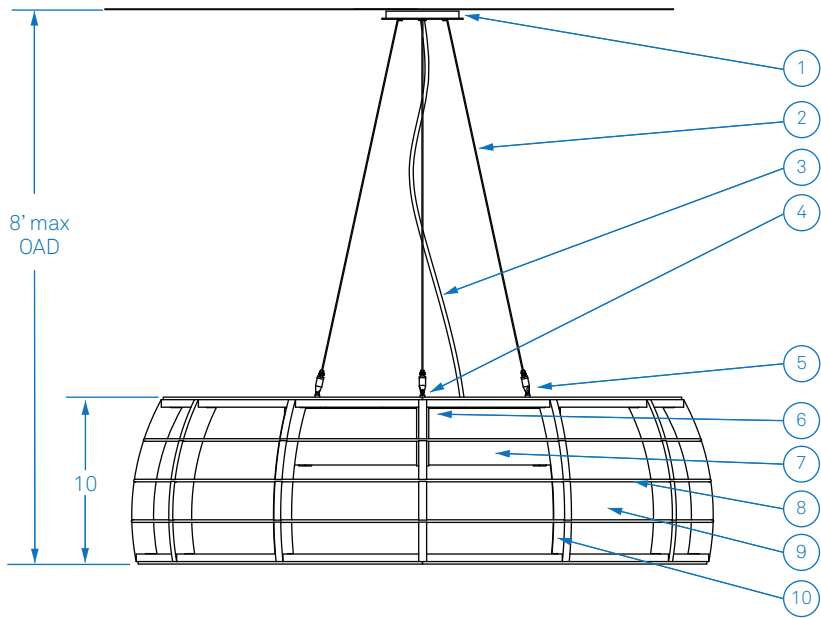

ALL DIMENSIONS IN INCHES

NOTES

1. Matte silver powder coated Ø 4.5" canopy and Ø 5" faceplate
2. Stainless steel aircraft cable (field cut to length)
3. Clear jacket electrical cord (field cut to length)
4. 3000K 90+ CRI LED uplight module, 1278 source lumens, other color temperatures available upon request
5. Nickel plated clutch cable grip with safety nut
6. LED capsule containing 3x 3000K 90+ CRI downlight modules, 3836 total source lumens, other color temperatures available upon request
7. Side diffuser: opal white high-impact copolymer
8. Natural kraft paper wrapped steel wire band
9. Carnegie Xorel fabric stretched over structure
10. FSC Certified 9mm okoume plywood structure
11. Bottom diffuser: opal white high-impact copolymer
12. White diffusion disk retaining tabs

Type:	Quantity:
Approval Signature:	
Name:	
Specifier:	
Date:	
<p>Mosquito Superlight Model MK36SS 39 Watts, 1% Dimming</p>	
<p>Driver Configurations:</p> <p><input type="checkbox"/> Lutron EcoSystem dimming, universal voltage</p> <p><input type="checkbox"/> 0-10V dimming, universal voltage</p> <p><input type="checkbox"/> Lutron 2-wire phase control dimming, 120 volts</p>	
<p>Xorel Fabric Selection</p> <div style="border: 1px solid black; height: 20px; width: 100%;"></div>	
01.07.21	
<p>RESOLUTE</p> <p>4617 Colorado Ave. S, Unit A Seattle, WA 98134 T 206.343.9323 info@resoluteusa.com</p>	