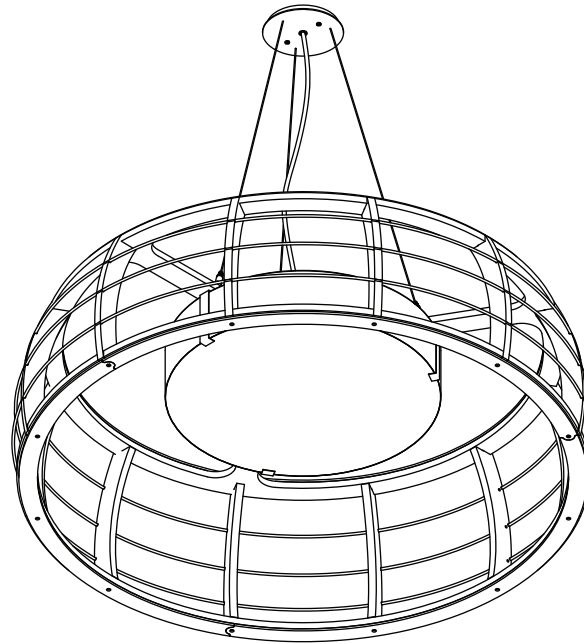

ALL DIMENSIONS IN INCHES

NOTES

1. Matte silver powder coated Ø 4.5" canopy and Ø 5" faceplate
2. Stainless steel aircraft cable (field cut to length)
3. Clear jacket electrical cord (field cut to length)
4. 3000K 90+ CRI LED uplight module, 1278 source lumens, other color temperatures available upon request
5. Nickel plated clutch cable grip with safety nut
6. LED capsule containing 3x 3000K 90+ CRI downlight modules, 3836 total source lumens, other color temperatures available upon request
7. Side diffuser: opal white high-impact copolymer
8. Natural kraft paper wrapped steel wire band
9. Carnegie Xorel fabric stretched over structure
10. FSC Certified 9mm okoume plywood structure
11. Bottom diffuser: opal white high-impact copolymer
12. White diffusion disk retaining tabs

Type:	Quantity:
Approval Signature:	
Name:	
Specifier:	
Date:	
<p>Mosquito Superlight Model MK36SS 39 Watts, 1% Dimming</p>	
<p>Driver Configurations:</p> <p><input type="checkbox"/> Lutron EcoSystem dimming, universal voltage</p> <p><input type="checkbox"/> 0-10V dimming, universal voltage</p> <p><input type="checkbox"/> Lutron 2-wire phase control dimming, 120 volts</p>	
<p>Xorel Fabric Selection</p> <div style="border: 1px solid black; height: 20px; width: 100%;"></div>	
01.07.21	
<p>RESOLUTE</p> <p>4617 Colorado Ave. S, Unit A Seattle, WA 98134 T 206.343.9323 info@resoluteusa.com</p>	