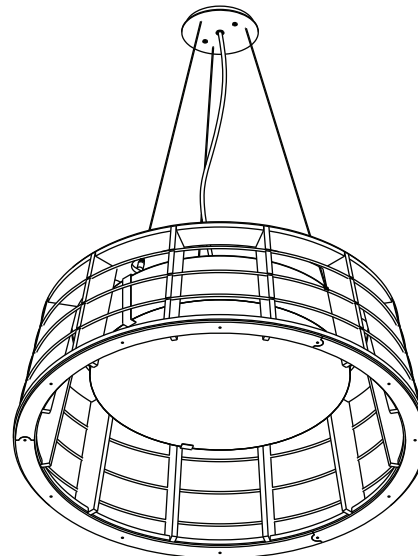

ALL DIMENSIONS IN INCHES

NOTES

1. Ø 4.5", dull silver powder coated canopy and Ø 5" faceplate
2. Stainless steel aircraft cable (field cut to length)
3. Clear jacket electrical cord (field cut to length)
4. 3000K LED uplight module, 1307 source lumens, other color temperatures available upon request
5. Nickel plated clutch cable grip with safety nut
6. 3x 3000K LED downlight modules, 3921 total source lumens, other color temperatures available upon request
7. Side diffuser: opal white high-impact copolymer
8. Natural kraft paper wrapped steel wire band
9. FSC Certified 9 mm okoume plywood structure
10. Bottom diffuser: opal white high-impact copolymer
11. Diffusion disk retaining tabs finished with Matte White powder coat