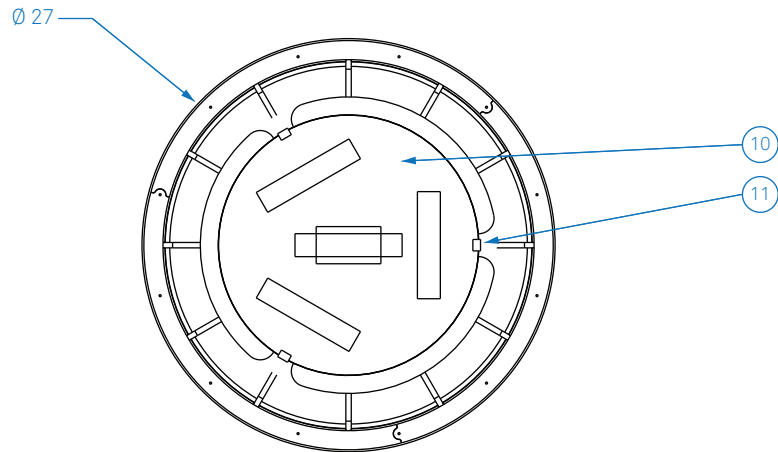

ALL DIMENSIONS IN INCHES

NOTES

1. Ø 4.5", dull silver powder coated canopy and Ø 5" faceplate
2. Stainless steel aircraft cable (field cut to length)
3. Clear jacket electrical cord (field cut to length)
4. 3000K LED uplight module, 1307 source lumens, other color temperatures available upon request
5. Nickel plated clutch cable grip with safety nut
6. 3x 3000K LED downlight modules, 3921 total source lumens, other color temperatures available upon request
7. Side diffuser: opal white high-impact copolymer
8. Natural kraft paper wrapped steel wire band
9. FSC Certified 9 mm okoume plywood structure
10. Bottom diffuser: opal white high-impact copolymer
11. Diffusion disk retaining tabs finished with Matte White powder coat

Type:	Quantity:
Approval Signature:	
Name:	
Specifier:	
Date:	
<p>NARA 32 Watts, 1% Dimming</p>	
<p>Driver Configurations:</p> <p><input type="checkbox"/> Lutron EcoSystem dimming, universal voltage</p> <p><input type="checkbox"/> Lutron 2-wire phase control dimming, 120 volts</p> <p><input type="checkbox"/> 0-10V dimming, universal voltage</p>	
<p>Wood Finish Selection:</p> <p><input type="checkbox"/> Summer Oak</p> <p><input type="checkbox"/> Ebony</p> <p><input type="checkbox"/> Sunbleached Grey</p> <p><input type="checkbox"/> Beni-iro (Red)</p>	
<p>Custom Stain Finish:</p> <input type="text"/>	
<p>Xorel fabric Selection:</p> <input type="text"/>	
8.06.20	
<p>RESOLUTE</p> <p>4617 Colorado Ave. S, Unit A Seattle, WA 98134 T 206.343.9323 info@resoluteusa.com</p>	