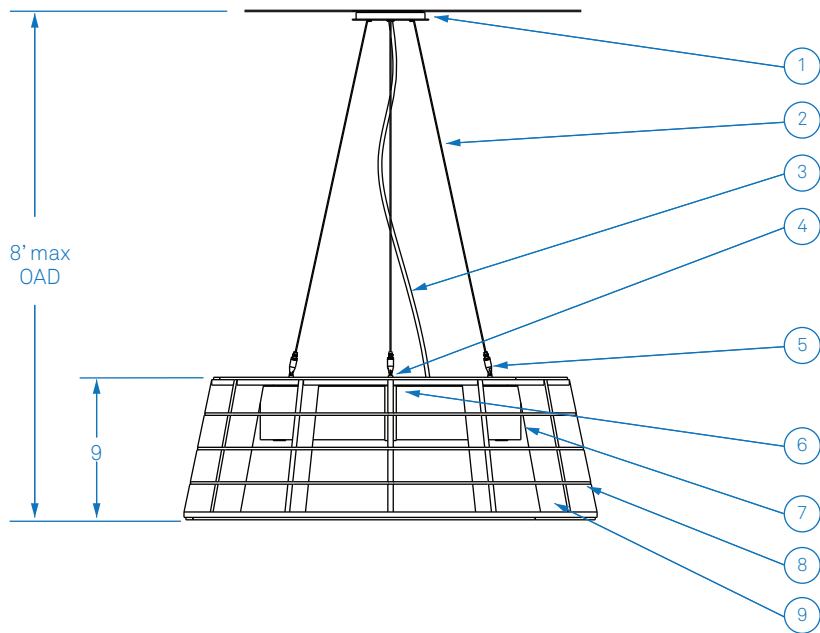

ALL DIMENSIONS IN INCHES

NOTES

1. Ø 4.5", dull silver powder coated canopy and Ø 5" faceplate
2. Stainless steel aircraft cable (field cut to length)
3. Clear jacket electrical cord (field cut to length)
4. 3000K LED uplight module, 1307 source lumens, other color temperatures available upon request
5. Nickel plated clutch cable grip with safety nut
6. 3x 3000K LED downlight modules, 3921 total source lumens, other color temperatures available upon request
7. Side diffuser: opal white high-impact copolymer
8. Natural kraft paper wrapped steel wire band
9. FSC Certified 9 mm okoume plywood structure
10. Bottom diffuser: opal white high-impact copolymer
11. Diffusion disk retaining tabs finished with Matte White powder coat