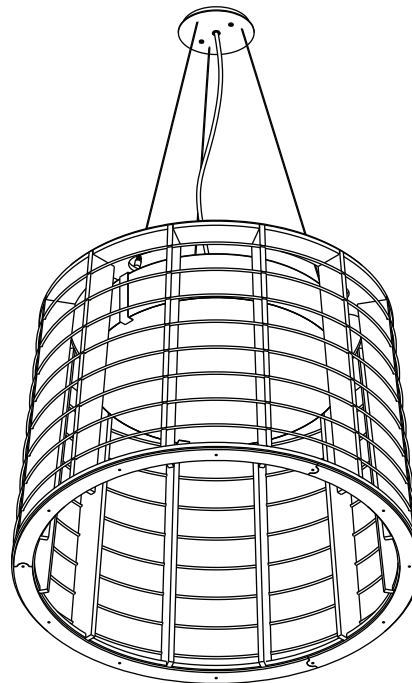

ALL DIMENSIONS IN INCHES

NOTES

1. Ø 4.5", dull silver powder coated canopy and Ø 5" faceplate
2. Stainless steel aircraft cable (field cut to length)
3. Clear jacket electrical cord (field cut to length)
4. 3000K LED uplight module, 1307 source lumens, other color temperatures available upon request
5. Nickel plated clutch cable grip with safety nut
6. 3x 3000K LED downlight modules, 3921 total source lumens, other color temperatures available upon request
7. Side diffuser: opal white high-impact copolymer, other color temperatures available upon request
8. Natural kraft paper wrapped steel wire band
9. FSC Certified 9 mm okoume plywood structure
10. Bottom diffuser: opal white high-impact copolymer
11. Diffusion disk retaining tabs finished with Matte White powder coat