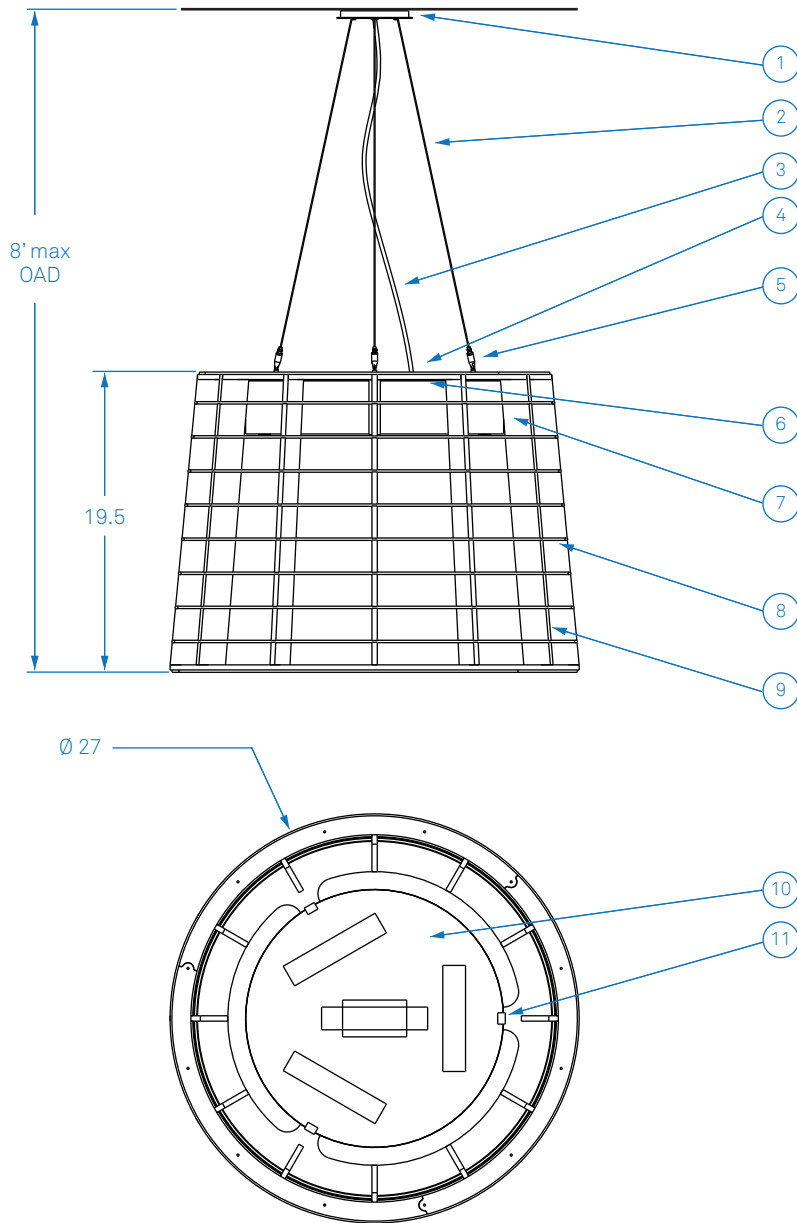

ALL DIMENSIONS IN INCHES

NOTES

1. Ø 4.5", dull silver powder coated canopy and Ø 5" faceplate
2. Stainless steel aircraft cable (field cut to length)
3. Clear jacket electrical cord (field cut to length)
4. 3000K LED uplight module, 1307 source lumens, other color temperatures available upon request
5. Nickel plated clutch cable grip with safety nut
6. 3x 3000K LED downlight modules, 3921 total source lumens, other color temperatures available upon request
7. Side diffuser: opal white high-impact copolymer, other color temperatures available upon request
8. Natural kraft paper wrapped steel wire band
9. FSC Certified 9 mm okoume plywood structure
10. Bottom diffuser: opal white high-impact copolymer
11. Diffusion disk retaining tabs finished with Matte White powder coat