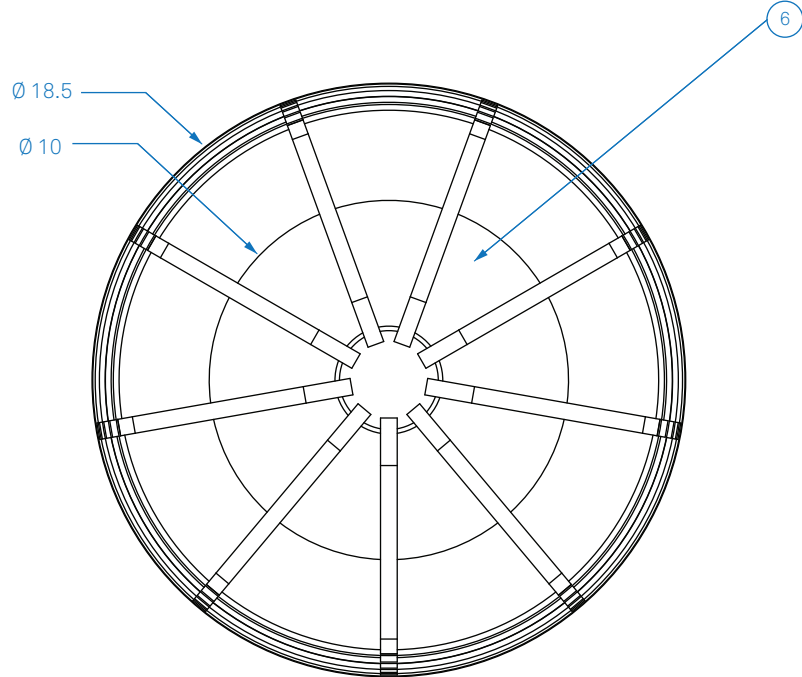

ALL DIMENSIONS IN INCHES

NOTES

1. Ø 4.5" canopy
2. Lamp holder cover
Gold Leaf, Silver Leaf, or Matte White paint
3. FSC Certified 12 mm okoume plywood structure
Summer Oak finish
4. Natural kraft paper wrapped steel wire band
5. Ø 3" aluminum collar
Gold Leaf, Silver Leaf, or Matte White paint
6. Reflector disk
Gold Leaf, Silver Leaf, or Matte White paint

Type:	Quantity:
-------	-----------

Approval Signature:

Name:

Specifier:

Date:

STELLA 13
 Model STE13
 15W LED E26 (medium) base
 G25 filament lamp max (NIC)
 120V

Hardware finish:

Gold Leaf
 Silver Leaf
 Matte White