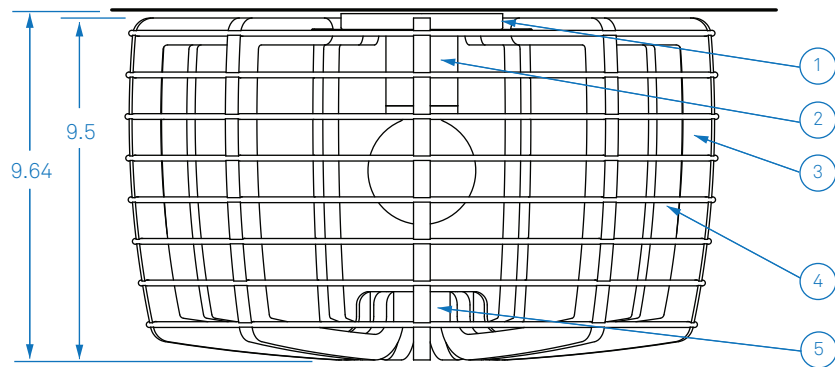

ALL DIMENSIONS IN INCHES

NOTES

1. Ø 4.5" canopy
2. Lamp holder cover
Gold Leaf, Silver Leaf, or Matte White paint
3. FSC Certified 12 mm okoume plywood structure
Summer Oak finish
4. Natural kraft paper wrapped steel wire band
5. Ø 3" aluminum collar
Gold Leaf, Silver Leaf, or Matte White paint
6. Reflector disk
Gold Leaf, Silver Leaf, or Matte White paint

Type:	Quantity:
-------	-----------

Approval Signature:

Name:

Specifier:

Date:

STELLA 13
 Model STE13
 15W LED E26 (medium) base
 G25 filament lamp max (NIC)
 120V

Hardware finish:

Gold Leaf
 Silver Leaf
 Matte White