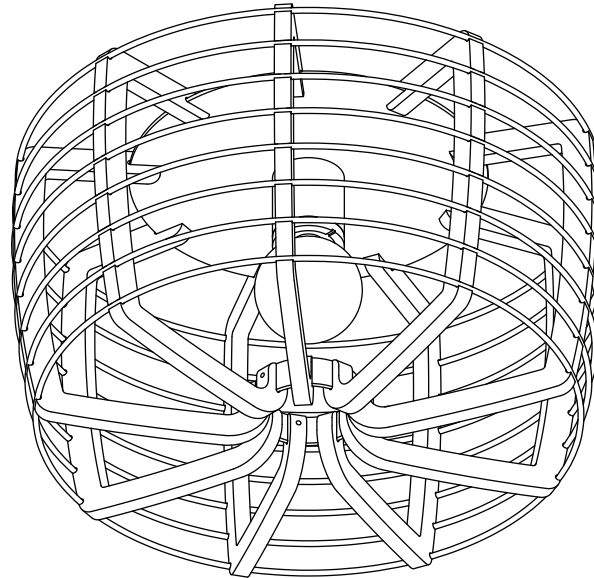

ALL DIMENSIONS IN INCHES

NOTES

1. Ø 4.5" canopy
2. Lamp holder cover
Gold Leaf, Silver Leaf, or Matte White paint
3. FSC Certified 12 mm okoume plywood structure
Summer Oak finish
4. Natural kraft paper wrapped steel wire band
5. Ø 3" aluminum collar
Gold Leaf, Silver Leaf, or Matte White paint
6. Reflector disk
Gold Leaf, Silver Leaf, or Matte White paint

Type:	Quantity:
-------	-----------

Approval Signature:

Name:

Specifier:

Date:

STELLA 13
 Model STE13
 15W LED E26 (medium) base
 G25 filament lamp max (NIC)
 120V

Hardware finish:

Gold Leaf
 Silver Leaf
 Matte White