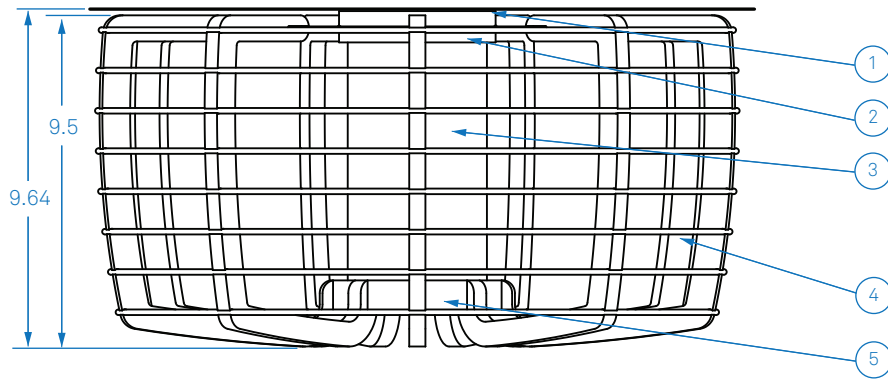

ALL DIMENSIONS IN INCHES

**NOTES**

1. Ø 4.5" canopy
2. FSC Certified 12 mm okoume plywood structure  
Summer Oak finish
3. Aramid diffuser
4. Natural kraft paper wrapped steel wire band
5. Ø 5" aluminum collar  
Gold Leaf, Silver Leaf, or Matte White paint
6. Reflector disk  
Gold Leaf, Silver Leaf, or Matte White paint

Type:	Quantity:
Approval Signature:	
Name:	
Specifier:	
Date:	
<b>STELLA 15</b> Model STE15 15W LED E26 (medium) base G25 filament lamp max (NIC) 120V	
Hardware finish: <input type="checkbox"/> Gold Leaf <input type="checkbox"/> Silver Leaf <input type="checkbox"/> Matte White	
<input type="text"/>	
8.13.20	
<b>RESOLUTE</b> 4617 Colorado Ave. S, Unit A Seattle, WA 98134 T 206.343.9323 info@resoluteusa.com	