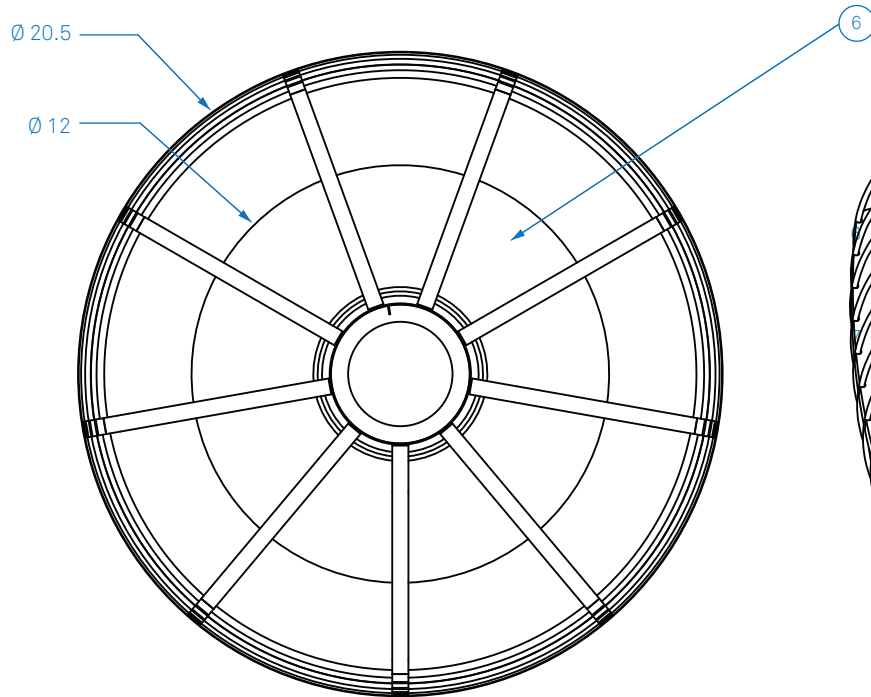

ALL DIMENSIONS IN INCHES

**NOTES**

1. Ø 4.5" canopy
2. FSC Certified 12 mm okoume plywood structure  
Summer Oak finish
3. Aramid diffuser
4. Natural kraft paper wrapped steel wire band
5. Ø 5" aluminum collar  
Gold Leaf, Silver Leaf, or Matte White paint
6. Reflector disk  
Gold Leaf, Silver Leaf, or Matte White paint

Type:	Quantity:
Approval Signature:	
Name:	
Specifier:	
Date:	
<b>STELLA 15</b> Model STE15 15W LED E26 (medium) base G25 filament lamp max (NIC) 120V	
Hardware finish: <input type="checkbox"/> Gold Leaf <input type="checkbox"/> Silver Leaf <input type="checkbox"/> Matte White	
<input type="text"/>	
8.13.20	
<b>RESOLUTE</b> 4617 Colorado Ave. S, Unit A Seattle, WA 98134 T 206.343.9323 info@resoluteusa.com	