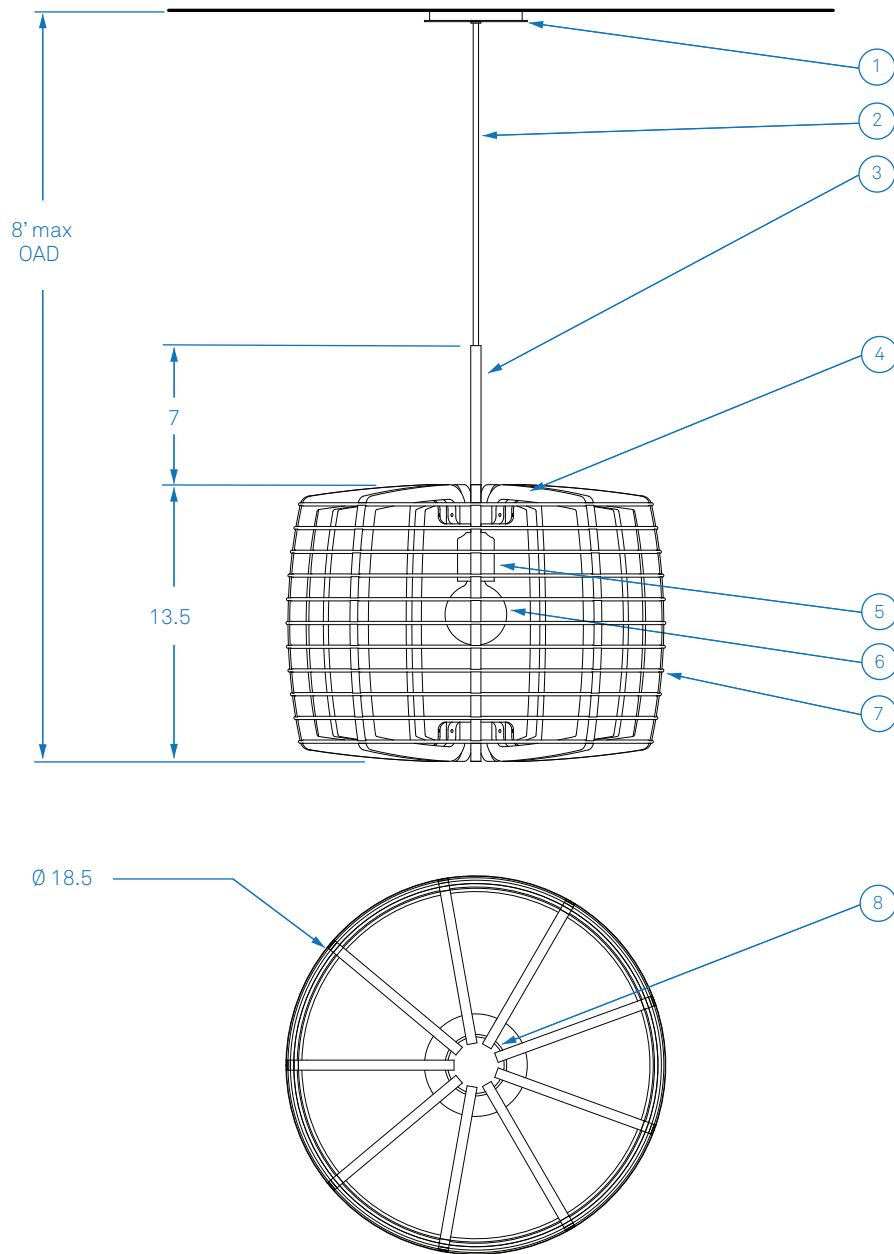

ALL DIMENSIONS IN INCHES

**NOTES**

1. Ø 4.5" canopy and Ø 5" faceplate, Gold Leaf or Silver Leaf finish
2. Cloth covered cord (field cut to length)
3. Ø 0.5" stem, Gold Leaf or Silver Leaf finish
4. FSC Certified 12 mm okoume plywood structure Summer Oak finish
5. E26 lampholder Gold Leaf or Silver Leaf finished socket cover
6. E26 (medium) base globe filament lamp (NIC)
7. Natural kraft paper wrapped steel wire band
8. Ø 3" aluminum collar Gold Leaf or Silver Leaf finish

Type:	Quantity:
Approval Signature:	
Name:	
Specifier:	
Date:	
<p><b>STELLA 3</b>  <b>Model STE3</b>          15 W LED E26 (medium) base          G30 filament lamp max (NIC)          120V</p>	
<p><b>Hardware finish:</b></p> <p><input type="checkbox"/> Gold Leaf  <input type="checkbox"/> Silver Leaf</p>	
<p><b>Cloth covered cord:</b></p> <p><input type="checkbox"/> Black      <input type="checkbox"/> White  <input type="checkbox"/> Charcoal    <input type="checkbox"/> Silver  <input type="checkbox"/> Antique gold   <input type="checkbox"/> Red  <input type="checkbox"/> Navy            <input type="checkbox"/> Yellow  <input type="checkbox"/> Teal            <input type="checkbox"/> Orange  <input type="checkbox"/> Olive            <input type="checkbox"/> Burgundy</p> <p>Other Color By Request</p>	
<p>8.13.20</p> <p><b>RESOLUTE</b></p> <p>4617 Colorado Ave. S, Unit A          Seattle, WA 98134          T 206.343.9323          info@resoluteusa.com</p>	