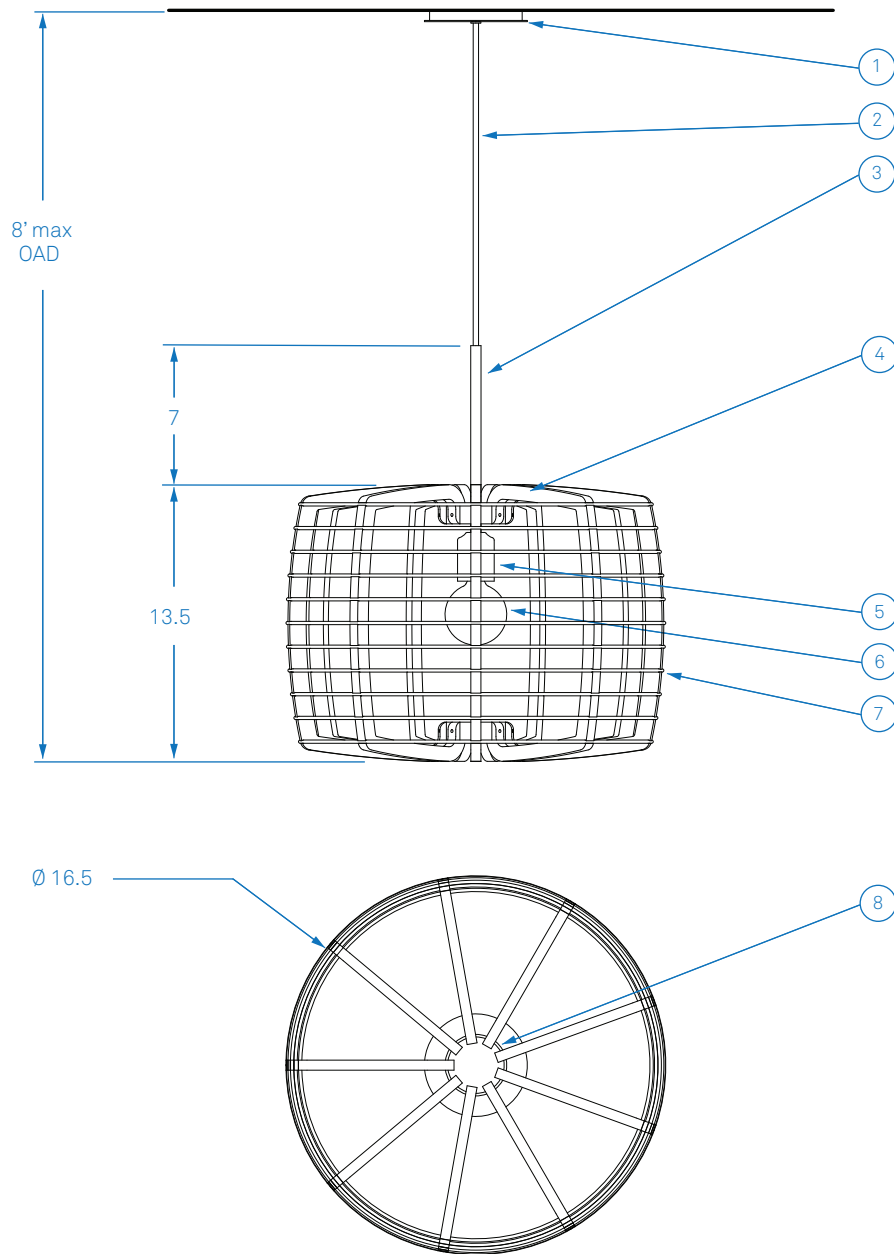

ALL DIMENSIONS IN INCHES

NOTES

1. Ø 4.5" canopy and Ø 5" faceplate, Gold Leaf or Silver Leaf finish
2. Cloth covered cord (field cut to length)
3. Ø 0.5" stem, Gold Leaf or Silver Leaf finish
4. FSC Certified 12 mm okoume plywood structure Summer Oak finish
5. E26 lampholder Gold Leaf or Silver Leaf finished socket cover
6. E26 (medium) base globe filament lamp (NIC)
7. Natural kraft paper wrapped steel wire band
8. Ø 3" aluminum collar Gold Leaf or Silver Leaf finish

Type:	Quantity:
Approval Signature:	
Name:	
Specifier:	
Date:	
<p>STELLA 3 Model STE3 15W LED E26 (medium) base G30 filament lamp max (NIC) 120V</p>	
<p>Hardware finish:</p> <p><input type="checkbox"/> Gold Leaf <input type="checkbox"/> Silver Leaf</p>	
<p>Cloth covered cord:</p> <p><input type="checkbox"/> Black <input type="checkbox"/> White <input type="checkbox"/> Charcoal <input type="checkbox"/> Silver <input type="checkbox"/> Antique gold <input type="checkbox"/> Red <input type="checkbox"/> Navy <input type="checkbox"/> Yellow <input type="checkbox"/> Teal <input type="checkbox"/> Orange <input type="checkbox"/> Olive <input type="checkbox"/> Burgundy</p> <p>Other Color By Request</p>	
8.13.20	
<p>RESOLUTE 4617 Colorado Ave. S, Unit A Seattle, WA 98134 T 206.343.9323 info@resoluteusa.com</p>	