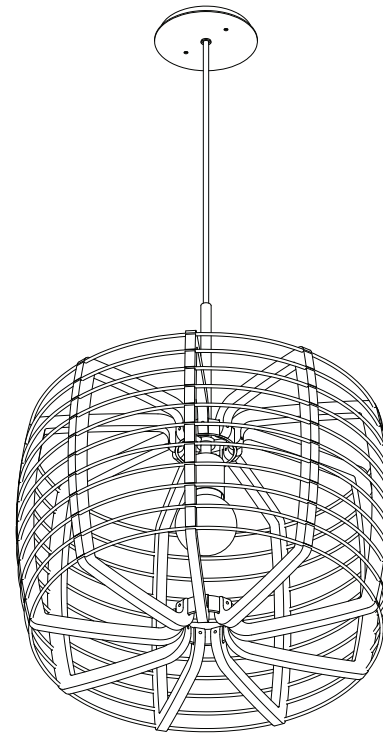

ALL DIMENSIONS IN INCHES

**NOTES**

1. Ø 4.5" canopy and Ø 5" faceplate, Gold Leaf or Silver Leaf finish
2. Cloth covered cord (field cut to length)
3. Ø 0.5" stem, Gold Leaf or Silver Leaf finish
4. FSC Certified 12 mm okoume plywood structure Summer Oak finish
5. E26 lampholder Gold Leaf or Silver Leaf finished socket cover
6. E26 (medium) base globe filament lamp (NIC)
7. Natural kraft paper wrapped steel wire band
8. Ø 3" aluminum collar Gold Leaf or Silver Leaf finish

Type:	Quantity:
Approval Signature:	
Name:	
Specifier:	
Date:	
<p><b>STELLA 3</b>  <b>Model STE3</b>          15 W LED E26 (medium) base          G30 filament lamp max (NIC)          120V</p>	
<p><b>Hardware finish:</b></p> <p><input type="checkbox"/> Gold Leaf  <input type="checkbox"/> Silver Leaf</p>	
<p><b>Cloth covered cord:</b></p> <p><input type="checkbox"/> Black      <input type="checkbox"/> White  <input type="checkbox"/> Charcoal    <input type="checkbox"/> Silver  <input type="checkbox"/> Antique gold   <input type="checkbox"/> Red  <input type="checkbox"/> Navy            <input type="checkbox"/> Yellow  <input type="checkbox"/> Teal            <input type="checkbox"/> Orange  <input type="checkbox"/> Olive            <input type="checkbox"/> Burgundy</p> <p>Other Color By Request</p>	
<p>8.13.20</p> <p><b>RESOLUTE</b></p> <p>4617 Colorado Ave. S, Unit A          Seattle, WA 98134          T 206.343.9323          info@resoluteusa.com</p>	