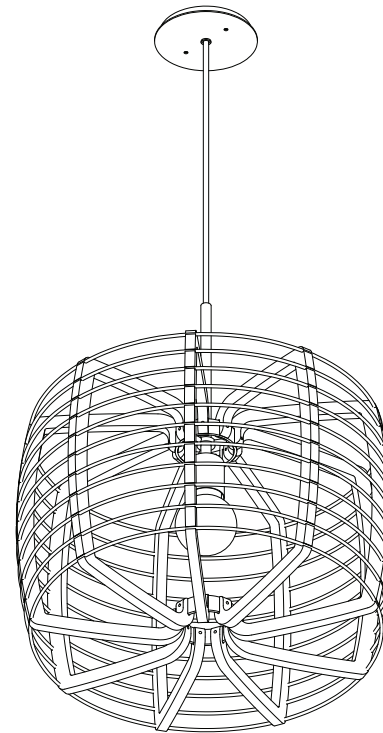

ALL DIMENSIONS IN INCHES

NOTES

1. Ø 4.5" canopy and Ø 5" faceplate, Gold Leaf or Silver Leaf finish
2. Cloth covered cord (field cut to length)
3. Ø 0.5" stem, Gold Leaf or Silver Leaf finish
4. FSC Certified 12 mm okoume plywood structure Summer Oak finish
5. E26 lampholder Gold Leaf or Silver Leaf finished socket cover
6. E26 (medium) base globe filament lamp (NIC)
7. Natural kraft paper wrapped steel wire band
8. Ø 3" aluminum collar Gold Leaf or Silver Leaf finish

Type:	Quantity:
Approval Signature:	
Name:	
Specifier:	
Date:	
<p>STELLA 3 Model STE3 15W LED E26 (medium) base G30 filament lamp max (NIC) 120V</p>	
<p>Hardware finish:</p> <p><input type="checkbox"/> Gold Leaf <input type="checkbox"/> Silver Leaf</p>	
<p>Cloth covered cord:</p> <p><input type="checkbox"/> Black <input type="checkbox"/> White <input type="checkbox"/> Charcoal <input type="checkbox"/> Silver <input type="checkbox"/> Antique gold <input type="checkbox"/> Red <input type="checkbox"/> Navy <input type="checkbox"/> Yellow <input type="checkbox"/> Teal <input type="checkbox"/> Orange <input type="checkbox"/> Olive <input type="checkbox"/> Burgundy</p> <p>Other Color By Request</p>	
8.13.20	
<p>RESOLUTE 4617 Colorado Ave. S, Unit A Seattle, WA 98134 T 206.343.9323 info@resoluteusa.com</p>	