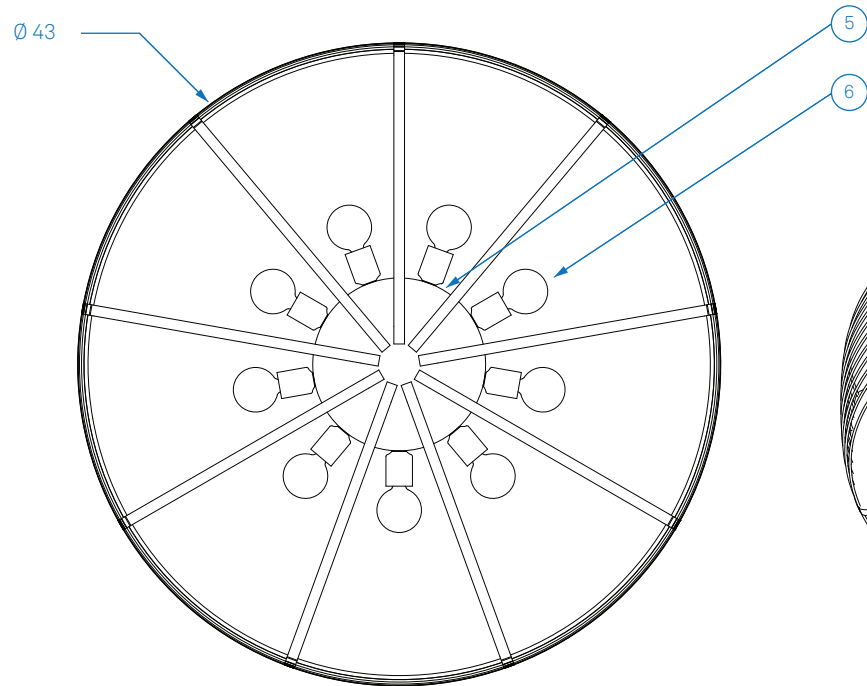

ALL DIMENSIONS IN INCHES

NOTES

1. Ø 7" canopy with Ø 7.5" faceplate, Gold Leaf or Silver Leaf finish
2. Ø 1" stem, Gold Leaf or Silver Leaf finish
3. FSC Certified 18 mm okoume plywood structure, Summer Oak finish
4. Natural kraft paper wrapped steel wire band
5. Gold Leaf or Silver Leaf finished socket cover and hub
6. 9x E26 (medium) base globe filament lamps (NIC)

Type:	Quantity:
Approval Signature:	
Name:	
Specifier:	
Date:	
<p><b>STELLA 43</b>          Model STE43D          9x 15W LED E26 (medium) base globe filament lamp max (NIC)          120V</p>	
<p>Hardware finish:</p> <p><input type="checkbox"/> Gold Leaf</p> <p><input type="checkbox"/> Silver Leaf</p>	
<div style="border: 1px solid black; height: 30px; width: 100%;"></div>	
8.13.20	
<p><b>RESOLUTE</b></p> <p>4617 Colorado Ave. S, Unit A          Seattle, WA 98134          T 206.343.9323          info@resoluteusa.com</p>	