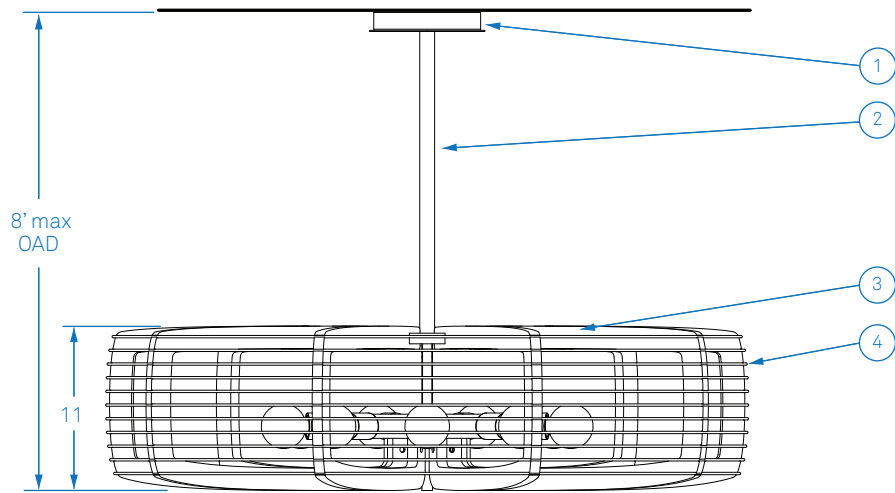

ALL DIMENSIONS IN INCHES

NOTES

1. Ø 7" canopy with Ø 7.5" faceplate, Gold Leaf or Silver Leaf finish
2. Ø 1" stem, Gold Leaf or Silver Leaf finish
3. FSC Certified 18 mm okoume plywood structure, Summer Oak finish
4. Natural kraft paper wrapped steel wire band
5. Gold Leaf or Silver Leaf finished socket cover and hub
6. 9x E26 (medium) base globe filament lamps (NIC)

Type:	Quantity:
Approval Signature:	
Name:	
Specifier:	
Date:	
<p><b>STELLA 43</b>          Model STE43D          9x 15W LED E26 (medium) base globe filament lamp max (NIC)          120V</p>	
<p>Hardware finish:</p> <p><input type="checkbox"/> Gold Leaf</p> <p><input type="checkbox"/> Silver Leaf</p>	
<div style="border: 1px solid black; height: 30px; width: 100%;"></div>	
8.13.20	
<p><b>RESOLUTE</b></p> <p>4617 Colorado Ave. S, Unit A          Seattle, WA 98134          T 206.343.9323          info@resoluteusa.com</p>	