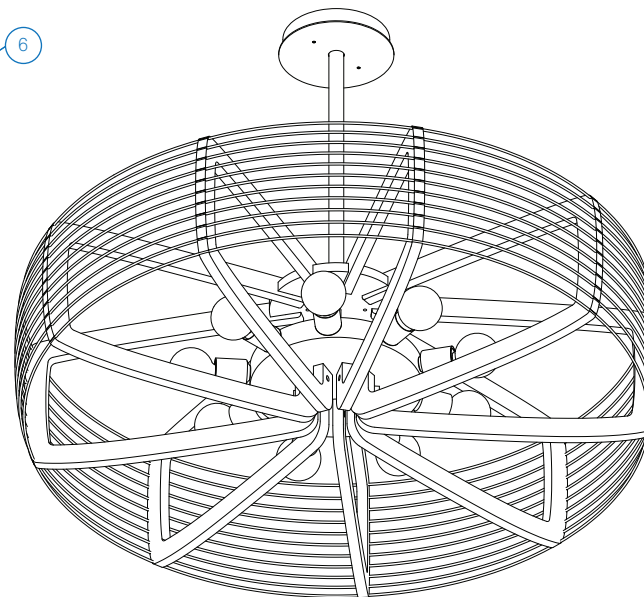

ALL DIMENSIONS IN INCHES

NOTES

1. Ø 7" canopy with Ø 7.5" faceplate, Gold Leaf or Silver Leaf finish
2. Ø 1" stem, Gold Leaf or Silver Leaf finish
3. FSC Certified 18 mm okoume plywood structure, Summer Oak finish
4. Natural kraft paper wrapped steel wire band
5. Gold Leaf or Silver Leaf finished socket cover and hub
6. 9x E26 (medium) base globe filament lamps (NIC)

Type:	Quantity:
Approval Signature:	
Name:	
Specifier:	
Date:	
<p><b>STELLA 43</b>          Model STE43D          9x 15W LED E26 (medium) base globe filament lamp max (NIC)          120V</p>	
<p>Hardware finish:</p> <p><input type="checkbox"/> Gold Leaf</p> <p><input type="checkbox"/> Silver Leaf</p>	
<div style="border: 1px solid black; height: 30px; width: 100%;"></div>	
8.13.20	
<p><b>RESOLUTE</b></p> <p>4617 Colorado Ave. S, Unit A          Seattle, WA 98134          T 206.343.9323          info@resoluteusa.com</p>	