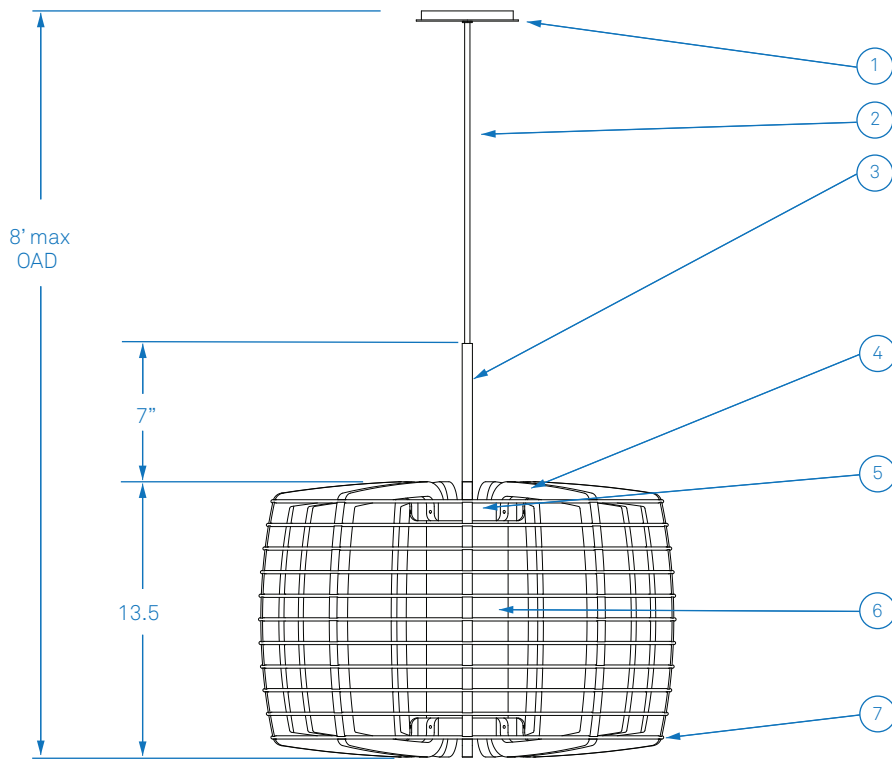

ALL DIMENSIONS IN INCHES

NOTES TBD

1. Ø 4.5" canopy and Ø 5" faceplate, Gold Leaf or Silver Leaf finish
2. Cloth covered cord (field cut to length)
3. Ø 0.5" stem, Gold Leaf or Silver Leaf finish
4. FSC Certified 12 mm okoume plywood structure Summer Oak finish
5. Ø 5" aluminum collar, Gold Leaf or Silver Leaf finish
6. Aramid Diffuser
7. Natural kraft paper wrapped steel wire band

Type:	Quantity:
Approval Signature:	
Name:	
Specifier:	
Date:	
<p>STELLA 5 Model STE5 15W LED E26 (medium) base globe filament lamp (NIC) G30 max 120V</p>	
<p>Hardware finish:</p> <p><input type="checkbox"/> Gold Leaf <input type="checkbox"/> Silver Leaf</p>	
<p>Cloth covered cord:</p> <p><input type="checkbox"/> Black <input type="checkbox"/> White <input type="checkbox"/> Charcoal <input type="checkbox"/> Silver <input type="checkbox"/> Antique gold <input type="checkbox"/> Red <input type="checkbox"/> Navy <input type="checkbox"/> Yellow <input type="checkbox"/> Teal <input type="checkbox"/> Orange <input type="checkbox"/> Olive <input type="checkbox"/> Burgundy</p> <p>Other Color By Request</p>	
8.11.20	
<p>RESOLUTE 4617 Colorado Ave. S, Unit A Seattle, WA 98134 T 206.343.9323 info@resoluteusa.com</p>	