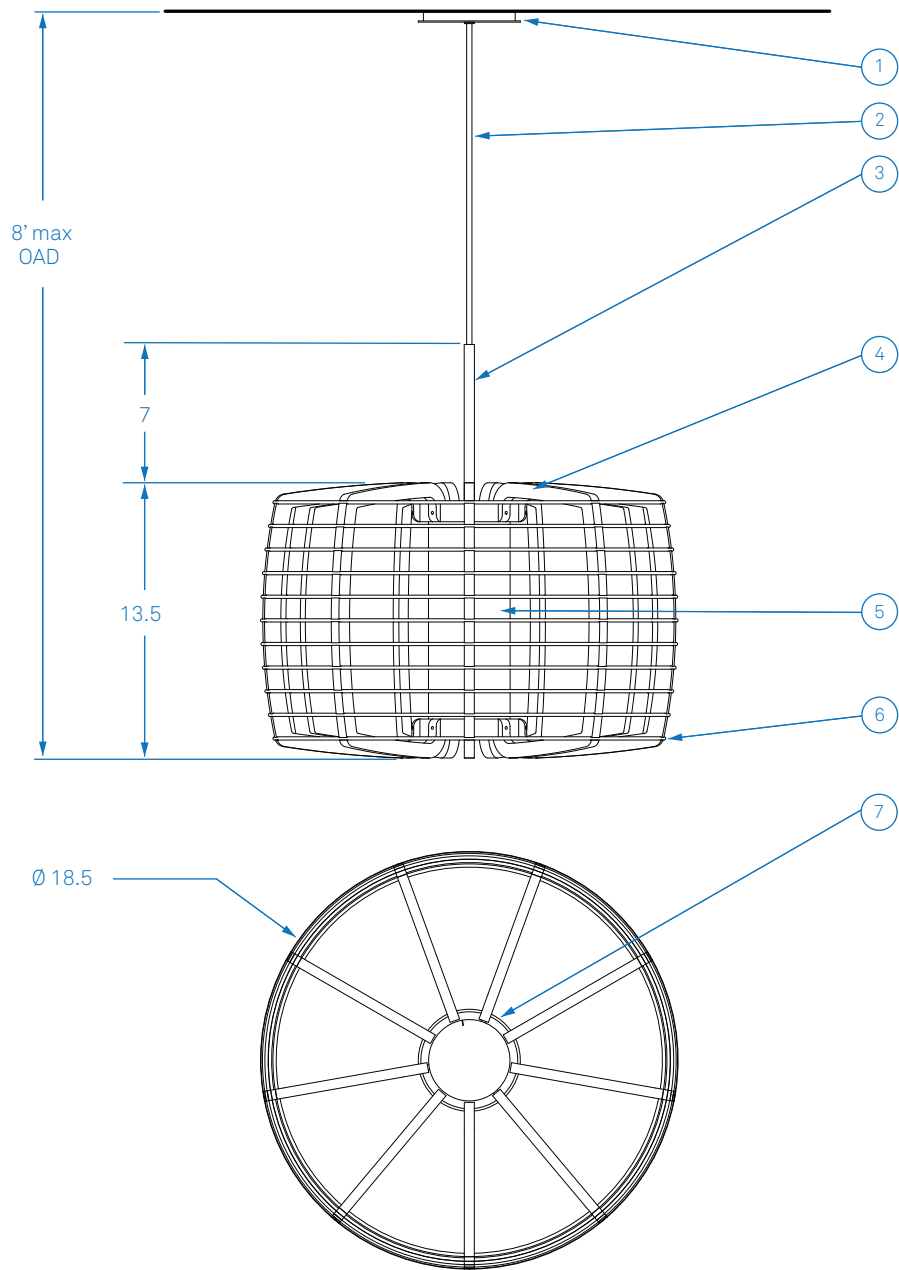

ALL DIMENSIONS IN INCHES

NOTES TBD

1. Ø 4.5" canopy and Ø 5" faceplate, Gold Leaf or Silver Leaf finish
2. Cloth covered cord (field cut to length)
3. Ø 0.5" stem, Gold Leaf or Silver Leaf finish
4. FSC Certified 12 mm okoume plywood structure Summer Oak finish
5. Aramid diffuser
6. Natural kraft paper wrapped steel wire band
7. Ø 5" aluminum collar, Gold Leaf or Silver Leaf finish

Type:	Quantity:
Approval Signature:	
Name:	
Specifier:	
Date:	
<p>STELLA 5 Model STE5 15W LED E26 (medium) base G30 filament lamp max (NIC) 120V</p>	
<p>Hardware finish:</p> <p><input type="checkbox"/> Gold Leaf <input type="checkbox"/> Silver Leaf</p>	
<p>Cloth covered cord:</p> <p><input type="checkbox"/> Black <input type="checkbox"/> White <input type="checkbox"/> Charcoal <input type="checkbox"/> Silver <input type="checkbox"/> Antique gold <input type="checkbox"/> Red <input type="checkbox"/> Navy <input type="checkbox"/> Yellow <input type="checkbox"/> Teal <input type="checkbox"/> Orange <input type="checkbox"/> Olive <input type="checkbox"/> Burgundy</p> <p>Other Color By Request</p>	
8.13.20	
<p>RESOLUTE 4617 Colorado Ave. S, Unit A Seattle, WA 98134 T 206.343.9323 info@resoluteusa.com</p>	