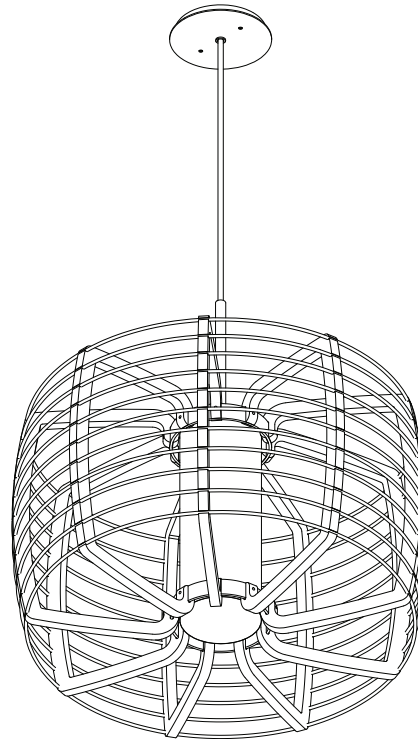

ALL DIMENSIONS IN INCHES

NOTES TBD

1. Ø 4.5" canopy and Ø 5" faceplate, Gold Leaf or Silver Leaf finish
2. Cloth covered cord (field cut to length)
3. Ø 0.5" stem, Gold Leaf or Silver Leaf finish
4. FSC Certified 12 mm okoume plywood structure Summer Oak finish
5. Ø 5" aluminum collar, Gold Leaf or Silver Leaf finish
6. Aramid Diffuser
7. Natural kraft paper wrapped steel wire band

Type:	Quantity:
Approval Signature:	
Name:	
Specifier:	
Date:	
<p>STELLA 5 Model STE5 15W LED E26 (medium) base globe filament lamp (NIC) G30 max 120V</p>	
<p>Hardware finish:</p> <p><input type="checkbox"/> Gold Leaf <input type="checkbox"/> Silver Leaf</p>	
<p>Cloth covered cord:</p> <p><input type="checkbox"/> Black <input type="checkbox"/> White <input type="checkbox"/> Charcoal <input type="checkbox"/> Silver <input type="checkbox"/> Antique gold <input type="checkbox"/> Red <input type="checkbox"/> Navy <input type="checkbox"/> Yellow <input type="checkbox"/> Teal <input type="checkbox"/> Orange <input type="checkbox"/> Olive <input type="checkbox"/> Burgundy</p> <p>Other Color By Request</p>	
8.11.20	
<p>RESOLUTE 4617 Colorado Ave. S, Unit A Seattle, WA 98134 T 206.343.9323 info@resoluteusa.com</p>	