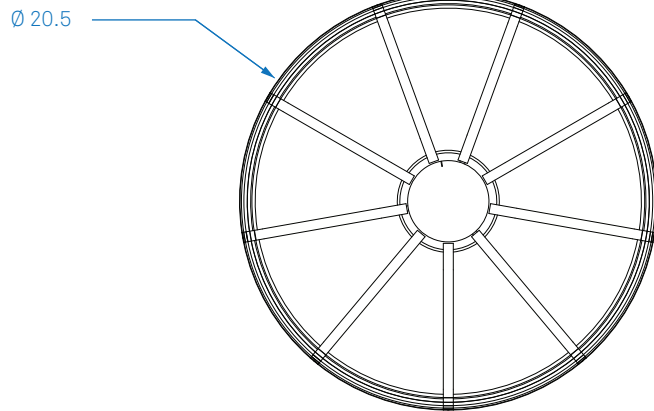

ALL DIMENSIONS IN INCHES

NOTES TBD

1. Ø 4.5" canopy and Ø 5" faceplate, Gold Leaf or Silver Leaf finish
2. Cloth covered cord (field cut to length)
3. Ø 0.5" stem, Gold Leaf or Silver Leaf finish
4. FSC Certified 12 mm okoume plywood structure Summer Oak finish
5. Ø 5" aluminum collar, Gold Leaf or Silver Leaf finish
6. Aramid Diffuser
7. Natural kraft paper wrapped steel wire band

Type:	Quantity:
Approval Signature:	
Name:	
Specifier:	
Date:	
<p>STELLA 5 Model STE5 15W LED E26 (medium) base globe filament lamp (NIC) G30 max 120V</p>	
<p>Hardware finish:</p> <p><input type="checkbox"/> Gold Leaf <input type="checkbox"/> Silver Leaf</p>	
<p>Cloth covered cord:</p> <p><input type="checkbox"/> Black <input type="checkbox"/> White <input type="checkbox"/> Charcoal <input type="checkbox"/> Silver <input type="checkbox"/> Antique gold <input type="checkbox"/> Red <input type="checkbox"/> Navy <input type="checkbox"/> Yellow <input type="checkbox"/> Teal <input type="checkbox"/> Orange <input type="checkbox"/> Olive <input type="checkbox"/> Burgundy</p> <p>Other Color By Request</p>	
8.11.20	
<p>RESOLUTE 4617 Colorado Ave. S, Unit A Seattle, WA 98134 T 206.343.9323 info@resoluteusa.com</p>	