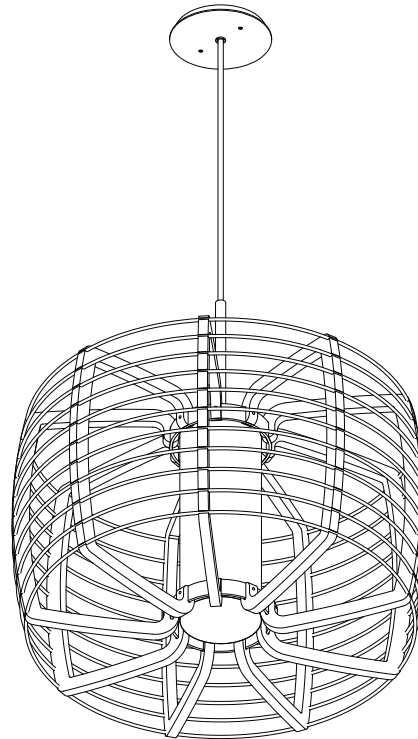

ALL DIMENSIONS IN INCHES

NOTES TBD

1. Ø 4.5" canopy and Ø 5" faceplate, Gold Leaf or Silver Leaf finish
2. Cloth covered cord (field cut to length)
3. Ø 0.5" stem, Gold Leaf or Silver Leaf finish
4. FSC Certified 12 mm okoume plywood structure Summer Oak finish
5. Aramid diffuser
6. Natural kraft paper wrapped steel wire band
7. Ø 5" aluminum collar, Gold Leaf or Silver Leaf finish

Type:	Quantity:
Approval Signature:	
Name:	
Specifier:	
Date:	
<p>STELLA 5 Model STE5 15W LED E26 (medium) base G30 filament lamp max (NIC) 120V</p>	
<p>Hardware finish:</p> <p><input type="checkbox"/> Gold Leaf <input type="checkbox"/> Silver Leaf</p>	
<p>Cloth covered cord:</p> <p><input type="checkbox"/> Black <input type="checkbox"/> White <input type="checkbox"/> Charcoal <input type="checkbox"/> Silver <input type="checkbox"/> Antique gold <input type="checkbox"/> Red <input type="checkbox"/> Navy <input type="checkbox"/> Yellow <input type="checkbox"/> Teal <input type="checkbox"/> Orange <input type="checkbox"/> Olive <input type="checkbox"/> Burgundy</p> <p>Other Color By Request</p>	
8.13.20	
<p>RESOLUTE 4617 Colorado Ave. S, Unit A Seattle, WA 98134 T 206.343.9323 info@resoluteusa.com</p>	