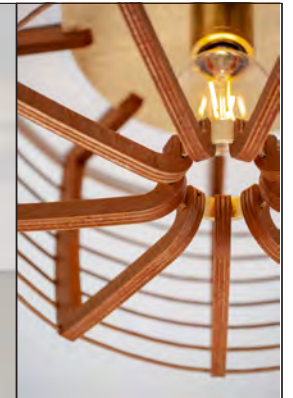

THE WOODS STELLA

Design: Douglas Varey

STELLA 15: SILVER LEAF, ARAMID DIFFUSION

STELLA 15
Ø 20.5" x 9.5" high
Aramid diffusion

STELLA 13
Ø 18.5" x 9.5" high
Exposed lamp

FSC Certified, 12mm okoume marine plywood structure
Summer Oak stain finish
Kraft paper wrapped steel wire bands

E26 (medium) base lamp holder, 15W LED clear filament or opal porcelain lamp max (lamp not included)

Gold Leaf or Silver Leaf finish on hardware

STELLA 13 GOLD LEAF
CLEAR FILAMENT LAMP

STELLA 15 MATTE WHITE
OPAL PORCELAIN LAMP