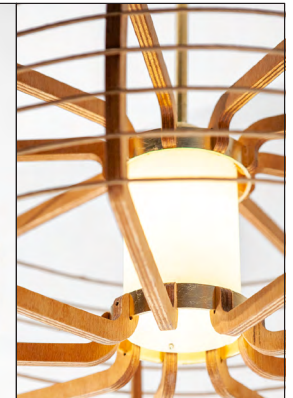

THE WOODS STELLA

Design: Douglas Varey

STELLA 23: GOLD LEAF, OPAL LAMP

STELLA 25
 Ø 23" x 8.9" high
 Aramid diffusion

STELLA 23
 Ø 23" x 8.9" high
 Exposed lamp

FSC Certified, 12mm okoume marine plywood structure
 Summer Oak stain finish
 Kraft paper wrapped steel wire bands

E26 (medium) base lamp holder, 15W LED clear filament or opal porcelain lamp max (lamp not included)

Ø 4.5" canopy with Ø 5" face plate
 Cloth covered cord offered in a variety of color options, 8' OAD max

Gold Leaf or Silver Leaf finish on hardware

Cord color options:

STELLA 25 GOLD LEAF
 ARAMID DIFFUSION

STELLA 25 FROM BELOW

GOLD LEAF,
 ARAMID DIFFUSER

RESOLUTE

RESOLUTE is a registered trademark of MANIFESTO Corporation
 4617 Colorado Avenue South, Unit A, Seattle WA 98134
www.resoluteonline.com info@resoluteusa.com