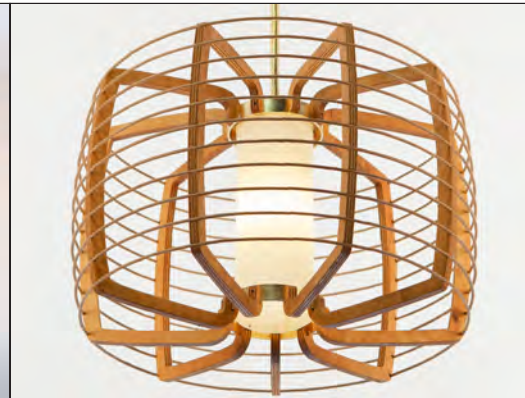

THE WOODS STELLA

Design: Douglas Varey

STELLA 3: GOLD LEAF, OPAL PORCELAIN LAMPS

STELLA 5
 Ø 20.5" x 13.5" high
 Aramid diffusion

STELLA 3
 Ø 18.5" x 13.5" high
 Exposed lamp

FSC Certified, 12mm okoume marine plywood structure
 Summer Oak stain finish
 Kraft paper wrapped steel wire bands

E26 (medium) base lamp holder, 15W LED clear filament or opal porcelain lamp max (lamp not included)

Ø 4.5" canopy with Ø 5" face plate
 Cloth covered cord offered in a variety of color options, 8' OAD max

Gold Leaf or Silver Leaf finish on hardware

Cord color options:

STELLA 3, GOLD LEAF,
 CLEAR FILAMENT LAMP

STELLA 5, GOLD LEAF,
 ARAMID DIFFUSION

STELLA 3, SILVER LEAF,
 YELLOW CLOTH CORD

RESOLUTE

RESOLUTE is a registered trademark of MANIFESTO Corporation
 4617 Colorado Avenue South, Unit A, Seattle WA 98134
www.resoluteonline.com info@resoluteusa.com