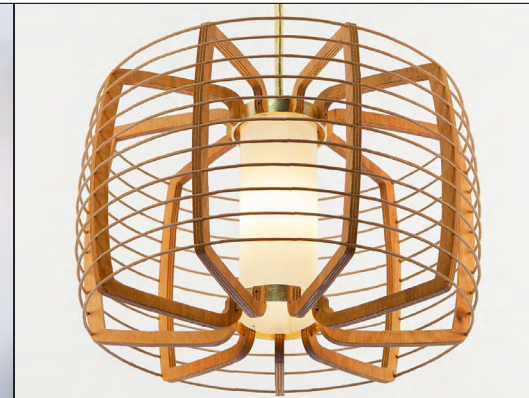

THE WOODS STELLA

Design: Douglas Varey

STELLA 3: GOLD LEAF, OPAL PORCELAIN LAMPS

STELLA 5
 Ø 22.5" x 13.5" high
 Aramid diffusion

STELLA 3
 Ø 20.5" x 13.5" high
 Exposed lamp

FSC Certified, 12mm okoume marine plywood structure
 Summer Oak stain finish
 Kraft paper wrapped steel wire bands

E26 (medium) base lamp holder, 15W LED clear filament or opal porcelain lamp max (lamp not included)

Ø 4.5" canopy with Ø 5" face plate
 Cloth covered cord offered in a variety of color options, 8' OAD max

Gold Leaf or Silver Leaf finish on hardware

Cord color options:

STELLA 3, GOLD LEAF,
 CLEAR FILAMENT LAMP

STELLA 5, GOLD LEAF,
 ARAMID DIFFUSION

STELLA 3, SILVER LEAF,
 YELLOW CLOTH CORD

RESOLUTE

RESOLUTE is a registered trademark of MANIFESTO Corporation
 4617 Colorado Avenue South, Unit A, Seattle WA 98134
www.resoluteonline.com info@resoluteusa.com