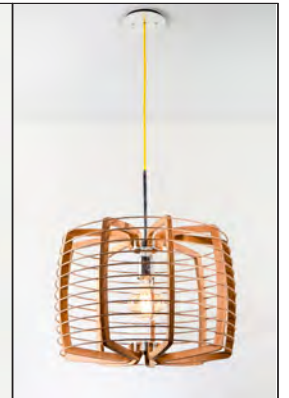

THE WOODS STELLA

Design: Douglas Varey

STELLA 3: GOLD LEAF, OPAL PORCELAIN LAMPS

STELLA 5
 Ø 20.5" x 13.5" high
 Aramid diffusion

STELLA 3
 Ø 18.5" x 13.5" high
 Exposed lamp

FSC Certified, 12mm okoume marine plywood structure
 Summer Oak stain finish
 Kraft paper wrapped steel wire bands

E26 (medium) base lamp holder, 15W LED clear filament or opal porcelain lamp max (lamp not included)

Ø 4.5" canopy with Ø 5" face plate
 Cloth covered cord offered in a variety of color options, 8' OAD max

Gold Leaf or Silver Leaf finish on hardware

Cord color options:

STELLA 3, GOLD LEAF,
 CLEAR FILAMENT LAMP

STELLA 5, GOLD LEAF,
 ARAMID DIFFUSION

STELLA 3, SILVER LEAF,
 YELLOW CLOTH CORD

RESOLUTE

RESOLUTE is a registered trademark of MANIFESTO Corporation
 4617 Colorado Avenue South, Unit A, Seattle WA 98134
www.resoluteonline.com info@resoluteusa.com