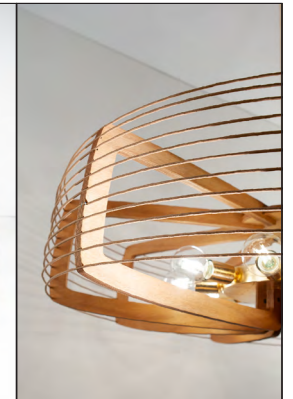

KRAFT PAPER WRAPPED STEEL

RESOLUTE

RESOLUTE is a registered trademark of MANIFESTO Corporation
4617 Colorado Avenue South, Unit A, Seattle WA 98134
www.resoluteonline.com info@resoluteusa.com